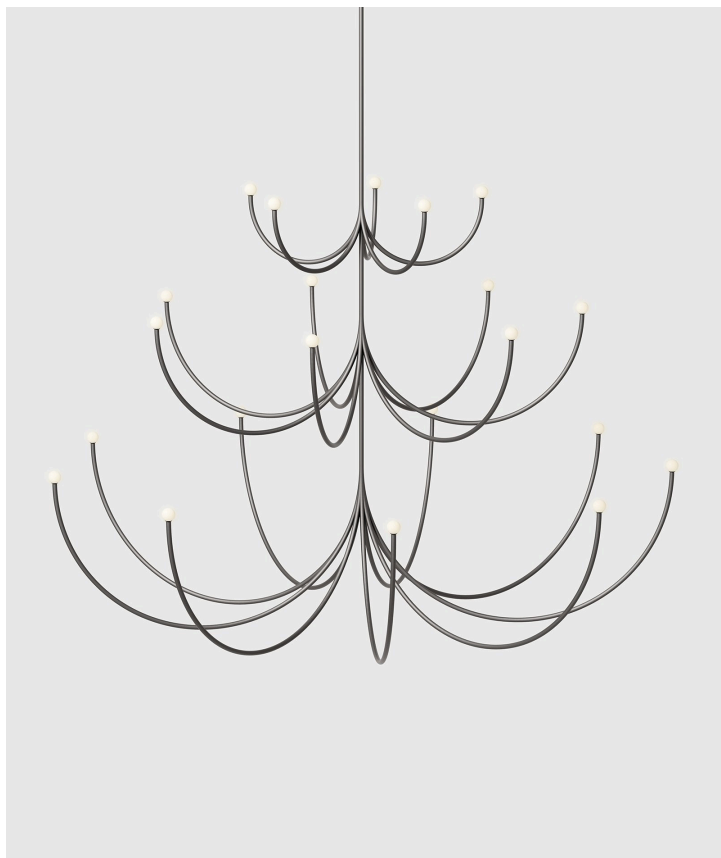

Arca 3-Tier Chandelier - Small / Medium / Large

Matter Made

Product Type Ceiling

Arca is a lighting system whose form is a play of contrasts between the classical swooping branches and the spare minimalism of its linear, black composition. Tiers can be easily added together to create a unique chandelier.

This Arca 3-Tier variation is composed of Small, Medium, and Large tiers.

Materials

Brass, Glass

Dimensions

L 50" x W 50 x H 35"

L 127cm x W 127cm x H 88.9cm

Finishes

- Satin Blackened Brass
- Nickel Chrome
- Glossy White Powder Coat

20W

LED Driver

LD25W-72-C0350-RD

Dimming

0-10V

Canopy

Dia 8" x H 1" / Dia 20.3cm x H 2.5cm

Drop Length

36" / 91.4cm drop provided.

Drops longer than 36" will incur a fee.

Custom drops are made per order and cannot be adjusted on site

UPON ORDERING THIS DESIGN

Specify any details needed to place order.

These should be selection items on the website.