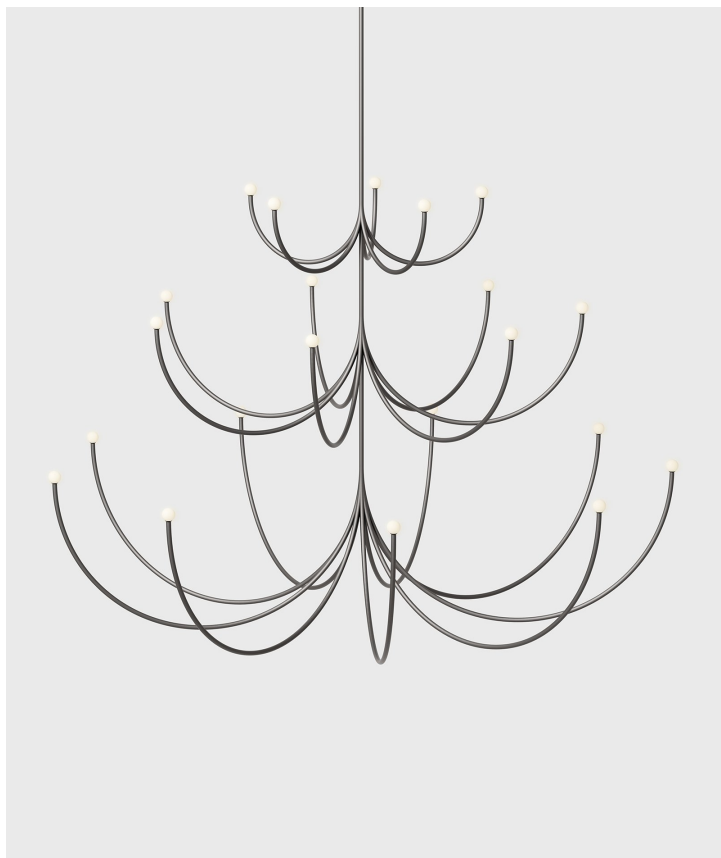

Arca 3-Tier Chandelier

Matter Made

Product Type Ceiling

Arca is a lighting system whose form is a play of contrasts between the classical swooping branches and the spare minimalism of its linear, black composition. Tiers can be easily added together to create a unique chandelier.

The Arca 3-Tier variation is composed of Small, Medium, and Large tiers.

Dimensions

L 50" x W 50 x H 35"

L 127cm x W 127cm x H 88.9cm

Finishes

- Satin Blackened Brass
- Nickel Chrome
- Glossy White Powder Coat
- Flat Black Powder Coats

Dia 7" x H 1.5" / Dia 17.8cm x H 3.8cm

Drop Length

36" / 91.4cm drop provided

Custom drops are made per order and cannot be adjusted on site

UPON ORDERING THIS DESIGN

Specify any details needed to place order.