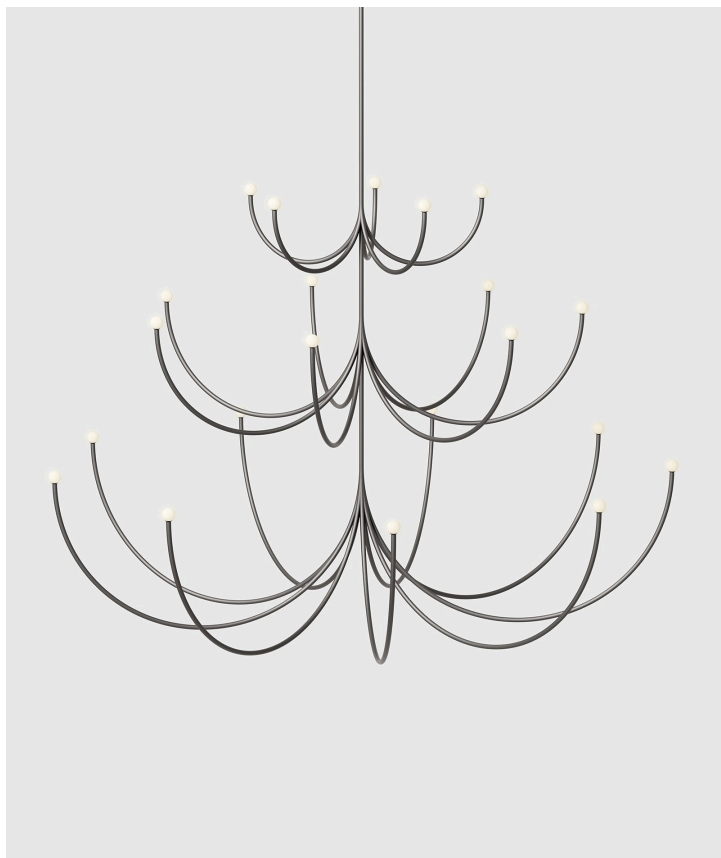

## Arca 3-Tier Chandelier - Small / Medium / Large

Matter Made

**Product Type** Ceiling

Arca is a lighting system whose form is a play of contrasts between the classical swooping branches and the spare minimalism of its linear, black composition. Tiers can be easily added together to create a unique chandelier.

This Arca 3-Tier variation is composed of Small, Medium, and Large tiers.

### **Dimensions**

L 50" x W 50 x H 35"

L 127cm x W 127cm x H 88.9cm

### **Canopy**

Dia 8" x H 1" / Dia 20.3cm x H 2.5cm