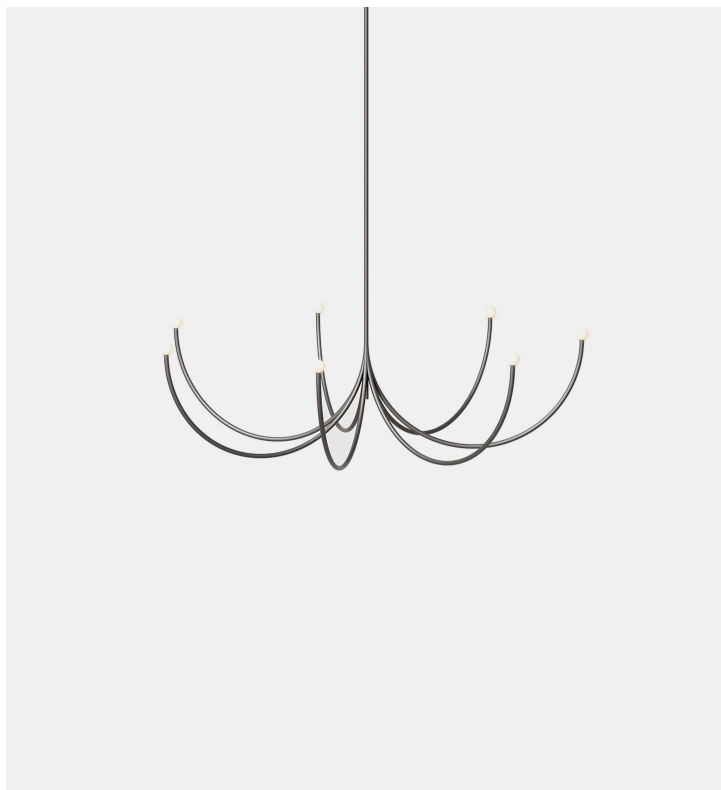

Arca Single Tier Chandelier - Medium

Matter Made

Product Type Ceiling

Arca is a lighting system whose form is a play of contrasts between the classical swooping branches and the spare minimalism of its linear, black composition. Tiers can be easily added together to create a unique chandelier.

Materials

Brass, Glass

Dimensions

L 35.4" x W 35.4 x H 10"

L 90cm x W 90cm x H 25.4cm

Finishes

- Satin Blackened Brass
- Nickel Chrome
- Glossy White Powder Coat

Weight

LED Driver

Universal 120-277VAC input

ESS010W-0350-24

Dimming

Triac, ELV, & 0-10v

Canopy

Dia 6" x H 1" / Dia 15.2cm x H 2.5cm

Drop Length