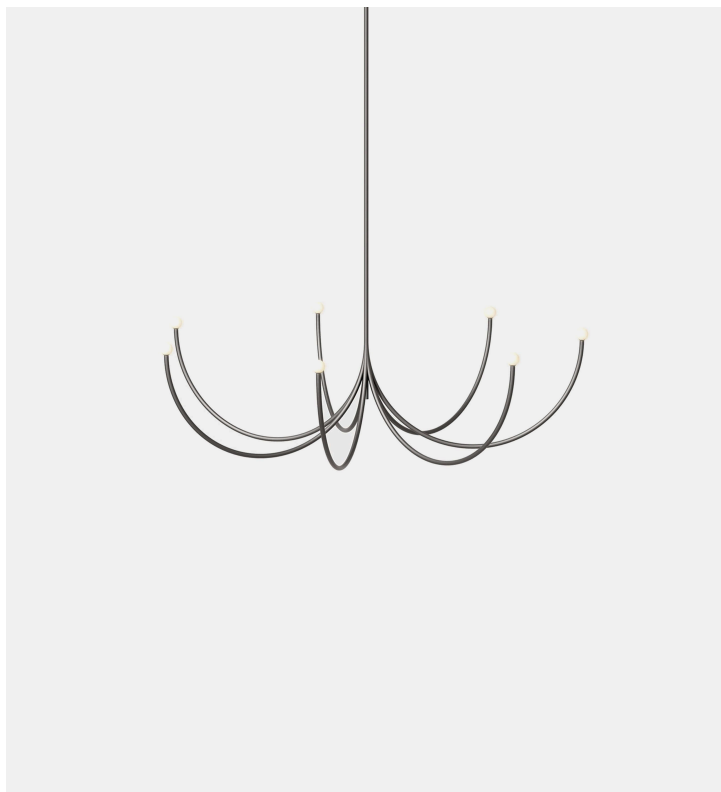

Arca Single Tier Chandelier - Medium

Matter Made

Product Type Ceiling

Arca is a lighting system whose form is a play of contrasts between the classical swooping branches and the spare minimalism of its linear, black composition. Tiers can be easily added together to create a unique chandelier.

Materials

Brass, Glass

Dimensions

L 35.4" x W 35.4 x H 10"

L 90cm x W 90cm x H 25.4cm

Finishes

- Satin Blackened Brass
- Nickel Chrome
- Glossy White Powder Coat

Weight

LED Driver

Universal 120-277VAC input

ESS010W-0350-24

Dimming

Triac, ELV, & 0-10v

Canopy

Dia 6" x H 1" / Dia 15.2cm x H 2.5cm

Drop Length