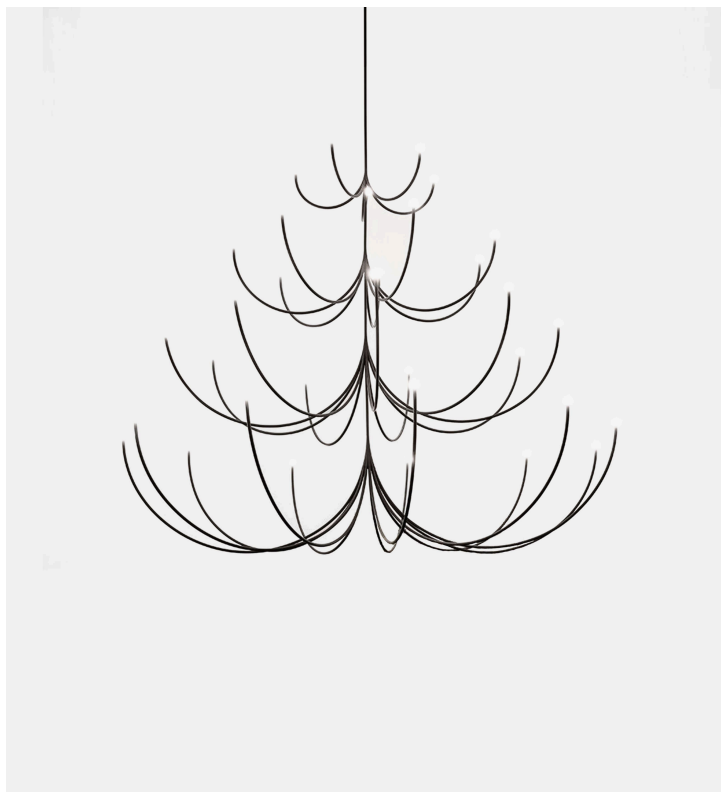

Arca 4-Tier Chandelier

Matter Made

Product Type Ceiling

Arca is a lighting system whose form is a play of contrasts between the classical swooping branches and the spare minimalism of its linear, black composition. Tiers can be easily added together to create a unique chandelier.

The Arca 4-Tier variation is composed of Small, Medium, Large and Extra Large tiers.

Materials

Brass, Glass

Dimensions

L 64.4" x W 64.4" x H 54.5"

L 163.5cm x W 163.5cm x H 138.4cm

Finishes

- Satin Blackened Brass
- Nickel Chrome
- Glossy White Powder Coat

Dia 8" x H 1" / 20.3cm x 2.5cm (0-10v driver)

Dia 6" x H 3" / 15.2cm x 7.6cm (ELV/triac driver)

Drop Length

36" / 91.4cm drop provided

Drops longer than 36" will incur a fee.

Custom drops are made per order and cannot be adjusted on site