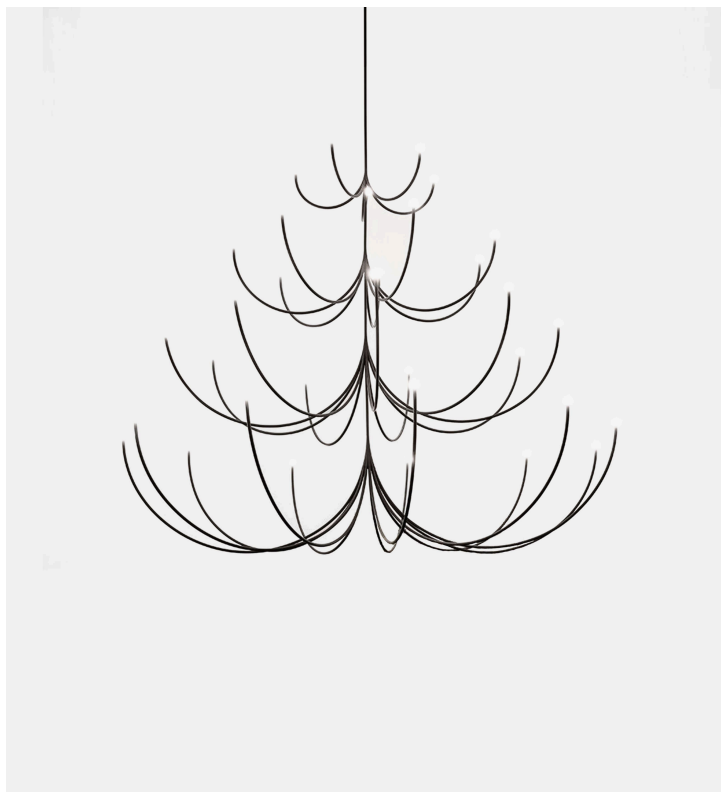

## Arca 4-Tier Chandelier

Matter Made

**Product Type** Ceiling

Arca is a lighting system whose form is a play of contrasts between the classical swooping branches and the spare minimalism of its linear, black composition. Tiers can be easily added together to create a unique chandelier.

The Arca 4-Tier variation is composed of Small, Medium, Large and Extra Large tiers.

### **Dimensions**

L 64.4" x W 64.4" x H 54.5"

L 163.5cm x W 163.5cm x H 138.4cm