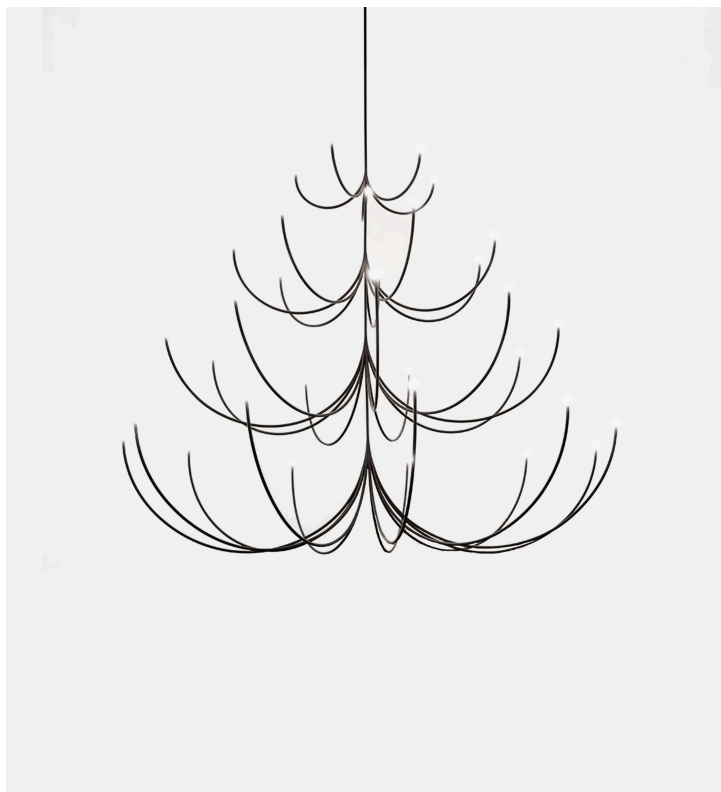

Arca 4-Tier Chandelier

Matter Made

Product Type Ceiling

Arca is a lighting system whose form is a play of contrasts between the classical swooping branches and the spare minimalism of its linear, black composition. Tiers can be easily added together to create a unique chandelier.

The Arca 4-Tier variation is composed of Small, Medium, Large and Extra Large tiers.

Materials

Brass, Glass

Dimensions

L 64.4" x W 64.4" x H 54.5"

L 163.5cm x W 163.5cm x H 138.4cm

Finishes

- Satin Blackened Brass
- Nickel Chrome
- Glossy White Powder Coat

Dia 8" x H 1" / 20.3cm x 2.5cm (0-10v driver)

Dia 6" x H 3" / 15.2cm x 7.6cm (ELV/triac driver)

Drop Length

36" / 91.4cm drop provided

Drops longer than 36" will incur a fee.

Custom drops are made per order and cannot be adjusted on site