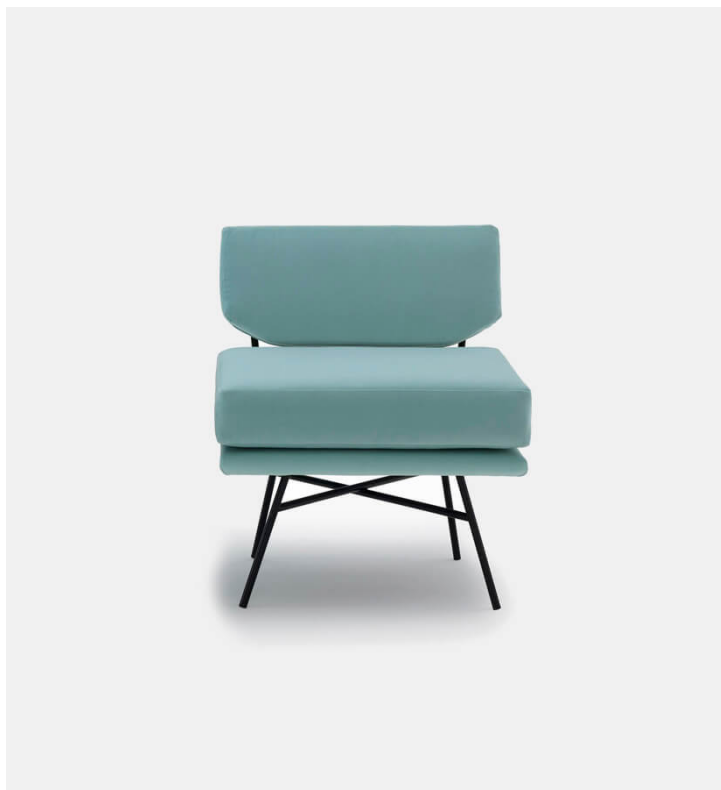

## Elettra Lounge Chair

Arflex

### Product Type

Lounge Chair

This is a studio of architects, city planners and designers, composed of Gian Luigi Banfi, Ludovico Barbiano di Belgiojoso, Enrico Peressuti and Ernesto Nathan Rogers. The first project of note was in 1946, after the war and the loss of Banfi: the planning of the reconstruction of Milan, the A.R. Plan at the Ninth Milan Triennale, when one can trace the birth of Italian design. The furnishings for office and communal areas, along with home furniture, were first created in the fifties, like the Elettra armchair, designed by B.B.P. R. in 1954.

### Dimensions

W24.5" x D28.25" x H28" x SH18"

W62cm x D72cm x H71cm x SH46cm