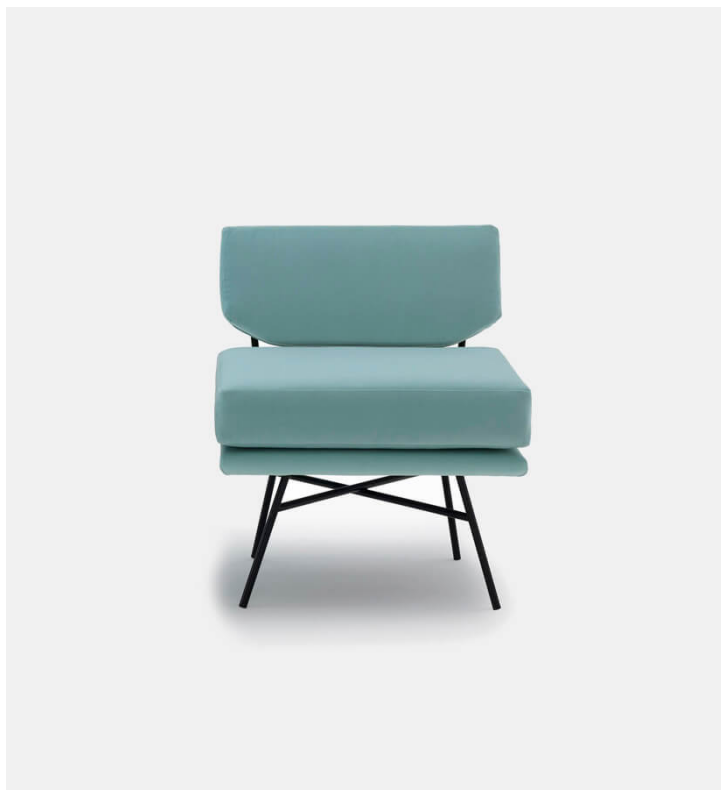

Elettra Lounge Chair

Arflex

Product Type Lounge Chair

This is a studio of architects, city planners and designers, composed of Gian Luigi Banfi, Ludovico Barbiano di Belgiojoso, Enrico Peressuti and Ernesto Nathan Rogers. The first project of note was in 1946, after the war and the loss of Banfi: the planning of the reconstruction of Milan, the A.R. Plan at the Ninth Milan Triennale, when one can trace the birth of Italian design. The furnishings for office and communal areas, along with home furniture, were first created in the fifties, like the Elettra armchair, designed by B.B.P. R. in 1954.

Dimensions

W24.5" x D28.25" x H28" x SH18"

W62cm x D72cm x H71cm x SH46cm

UPON ORDERING THIS DESIGN

Specify any details needed to place order.

These should be selection items on the website.