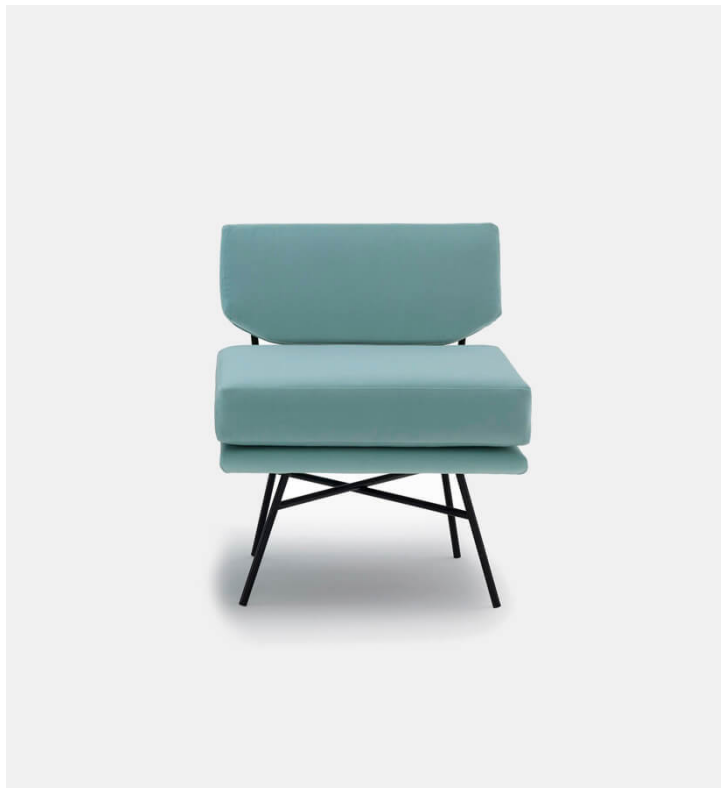

Elettra Lounge Chair

Arflex

Product Type Lounge Chair

This is a studio of architects, city planners and designers, composed of Gian Luigi Banfi, Ludovico Barbiano di Belgiojoso, Enrico Peressuti and Ernesto Nathan Rogers. The first project of note was in 1946, after the war and the loss of Banfi: the planning of the reconstruction of Milan, the A.R. Plan at the Ninth Milan Triennale, when one can trace the birth of Italian design. The furnishings for office and communal areas, along with home furniture, were first created in the fifties, like the Elettra armchair, designed by B.B.P. R. in 1954.

Dimensions

W24.5" x D28.25" x H28" x SH18"

W62cm x D72cm x H71cm x SH46cm

UPON ORDERING THIS DESIGN

Specify any details needed to place order.

These should be selection items on the website.