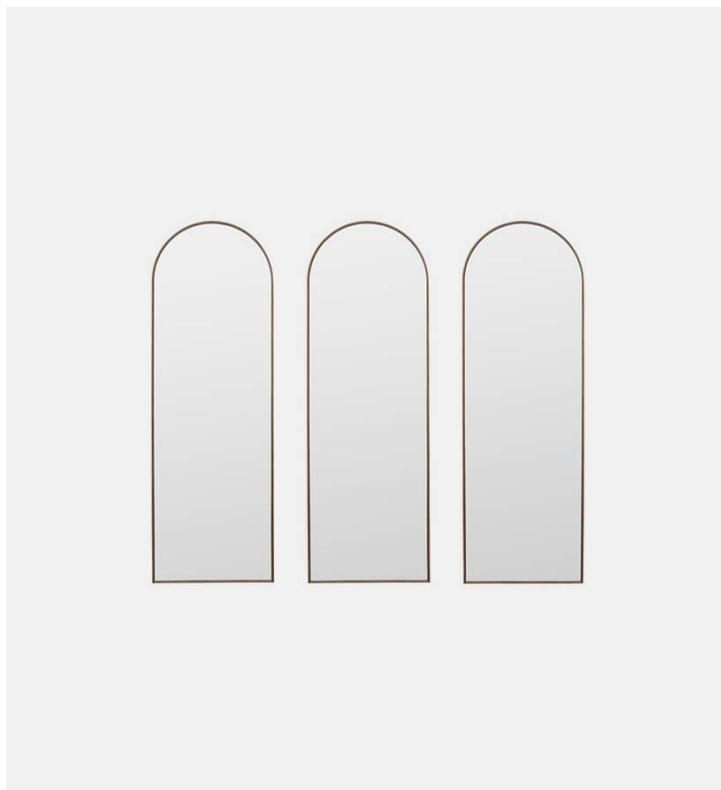

## Arcade Mirror

Bower

**Product Type** Mirror

This set of three mirrors adds a touch of classical architecture to any space. The Arcade Mirrors create a row of archways so that the negative spaces between them become implied columns. Sold as a set of 3.

**Dimensions**

W12" x D1" x H36"

W30,4cm x D2,54cm x H91,44cm

**Weight**

6,8 cm

**UPON ORDERING THIS DESIGN**

Specify any details needed to place order.

These should be selection items on the website.