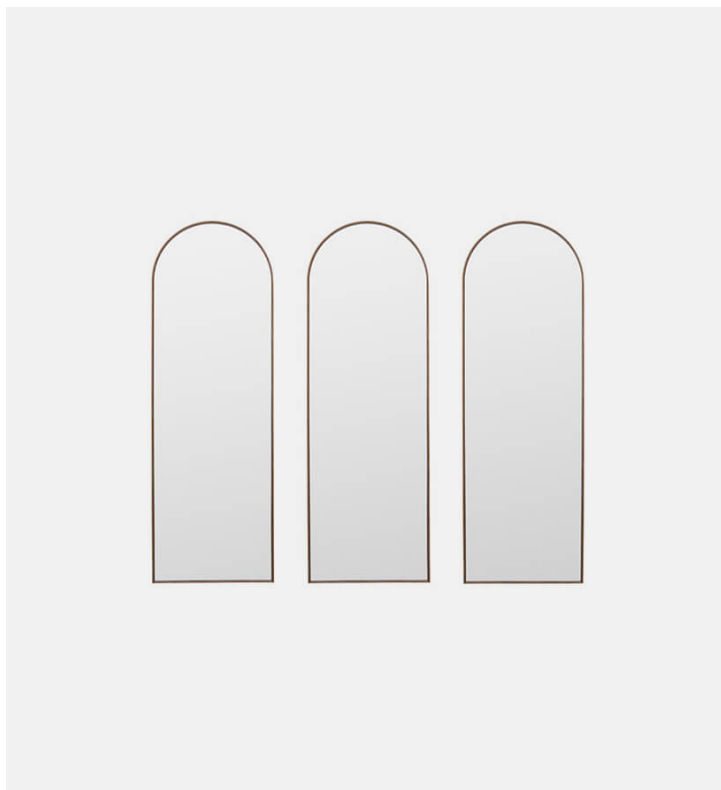

Arcade Mirror

Bower

Product Type Mirror

This set of three mirrors adds a touch of classical architecture to any space. The Arcade Mirrors create a row of archways so that the negative spaces between them become implied columns. Sold as a set of 3.

Dimensions

W12" x D1" x H36"

W30,4cm x D2,54cm x H91,44cm

Weight

6,8 cm

UPON ORDERING THIS DESIGN

Specify any details needed to place order.

These should be selection items on the website.