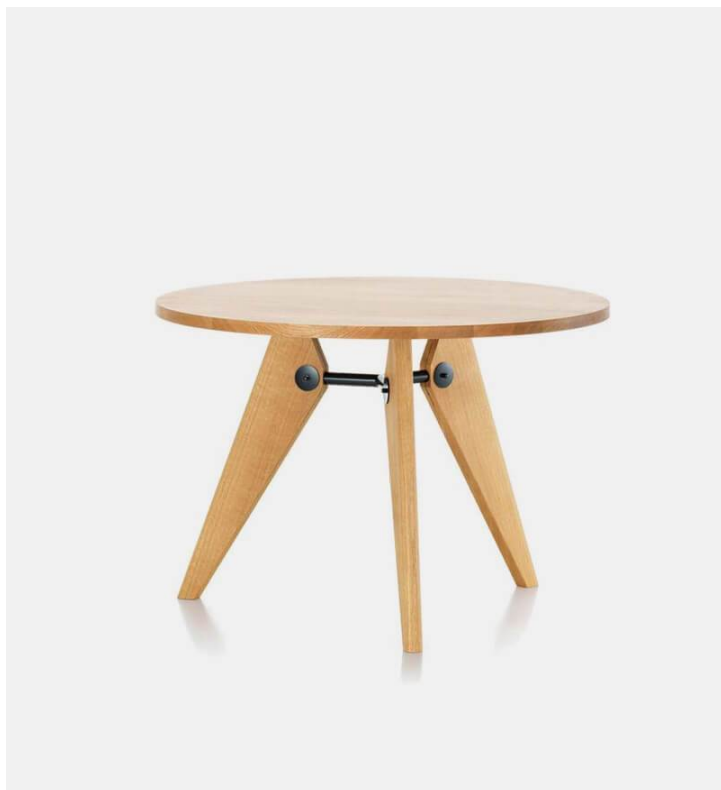

## Gueridon Dining Table

Vitra

**Product Type** Dining Table

French designer and engineer Jean Prouvé created the round, wooden Guéridon table for the University of Paris in 1949. It comes in two different sizes and various types of high-quality wood.

### **Dimensions**

Small

Ø35 1/2" x H29 1/4"

Ø90cm x H74cm

Large

Ø41 1/3" x H29 1/4"

Ø105cm x H74cm