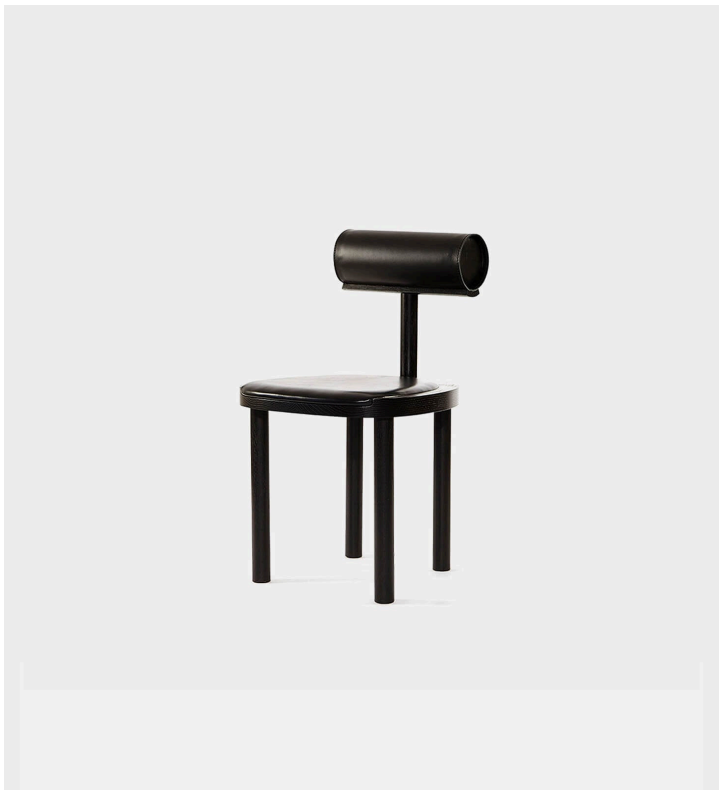

Una Chair

Estudio Persona

Product Type Dining Chair

The UNA intersects the round wooden seat and legs with a leather upholstered cylindrical back. Using these fluid shapes allows greater focus on the details of the wood grain and pristinely stitched leather top. This chair is available in natural maple and white oak stained black.

Dimensions

D 19.5" x W 18" x H 31.5"

Seat Height

W 18" x D 19.5" x H 31.5" / SH 17.75"

UPON ORDERING THIS DESIGN

Specify any details needed to place order.

These should be selection items on the website.