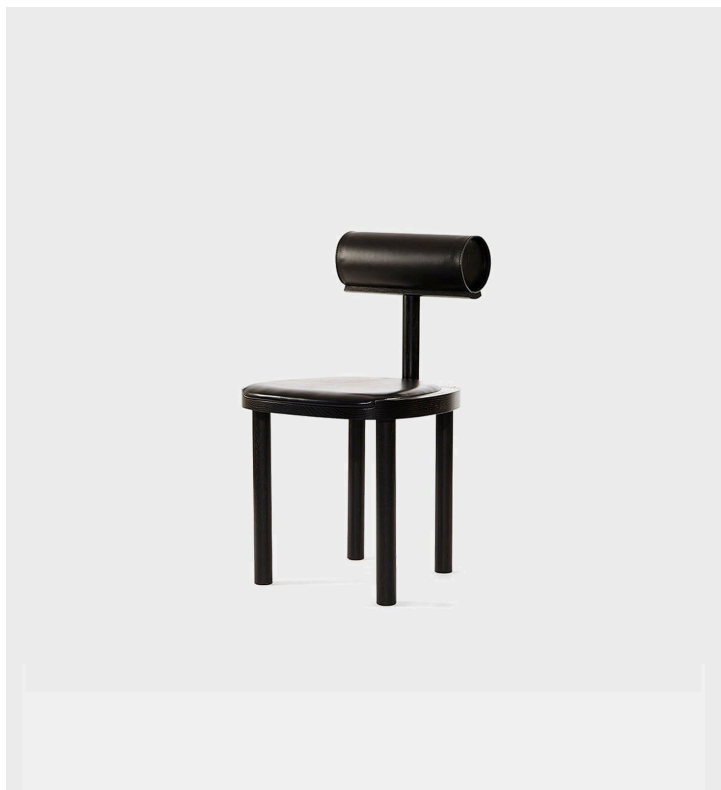

## Una Chair

Estudio Persona

**Product Type** Dining Chair

The UNA intersects the round wooden seat and legs with a leather upholstered cylindrical back. Using these fluid shapes allows greater focus on the details of the wood grain and pristinely stitched leather top. This chair is available in natural maple and white oak stained black.

**Dimensions**

H31.5" x W18" x D19.63"

H80.01 cm x W45.72 cm x D49.86 cm

**UPON ORDERING THIS DESIGN**

Specify any details needed to place order.

These should be selection items on the website.