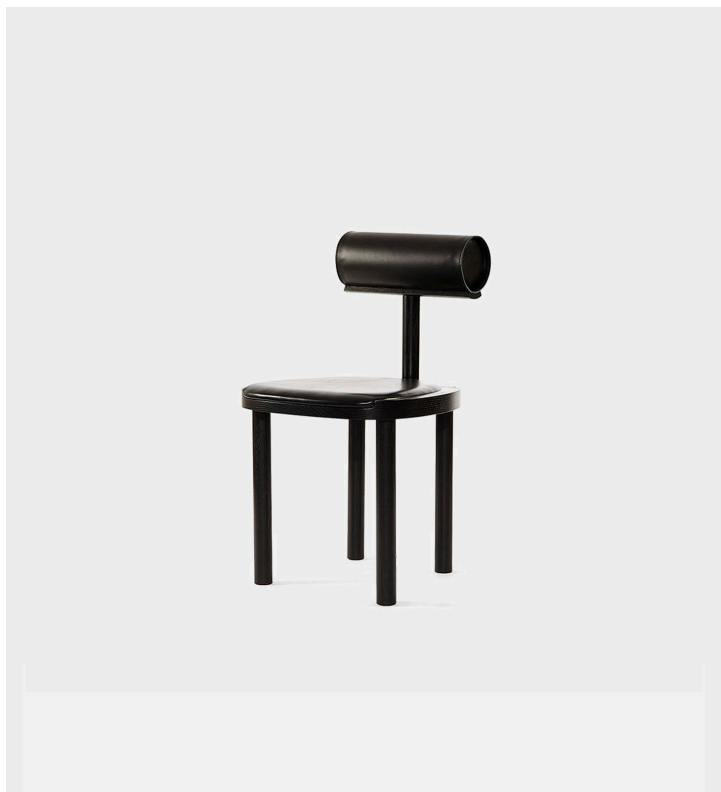

Una Chair

Estudio Persona

Product Type Dining Chair

The UNA intersects the round wooden seat and legs with a leather upholstered cylindrical back. Using these fluid shapes allows greater focus on the details of the wood grain and pristinely stitched leather top. This chair is available in natural maple and white oak stained black.

Dimensions

Chair
19.5"d x 18"w x 31.5"h

Upholstered Chair
17"d x 17"w x 17.5"h

UPON ORDERING THIS DESIGN

Specify any details needed to place order.
These should be selection items on the website.