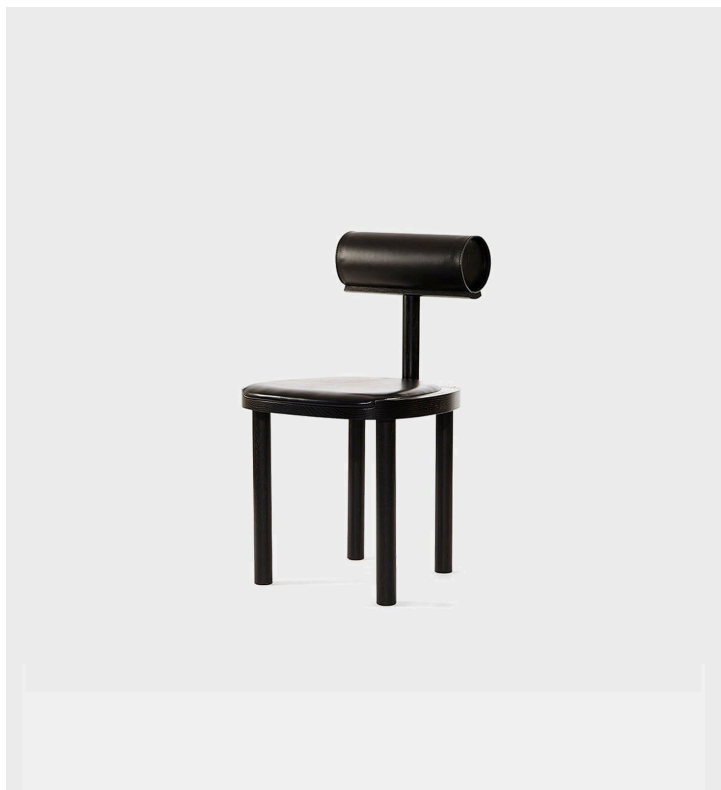

Una Chair

Estudio Persona

Product Type Dining Chair

The UNA intersects the round wooden seat and legs with a leather upholstered cylindrical back. Using these fluid shapes allows greater focus on the details of the wood grain and pristinely stitched leather top. This chair is available in natural maple and white oak stained black.

Dimensions

Chair
19.5"d x 18"w x 31.5"h

Upholstered Chair
17"d x 17"w x 17.5"h

UPON ORDERING THIS DESIGN

Specify any details needed to place order.
These should be selection items on the website.