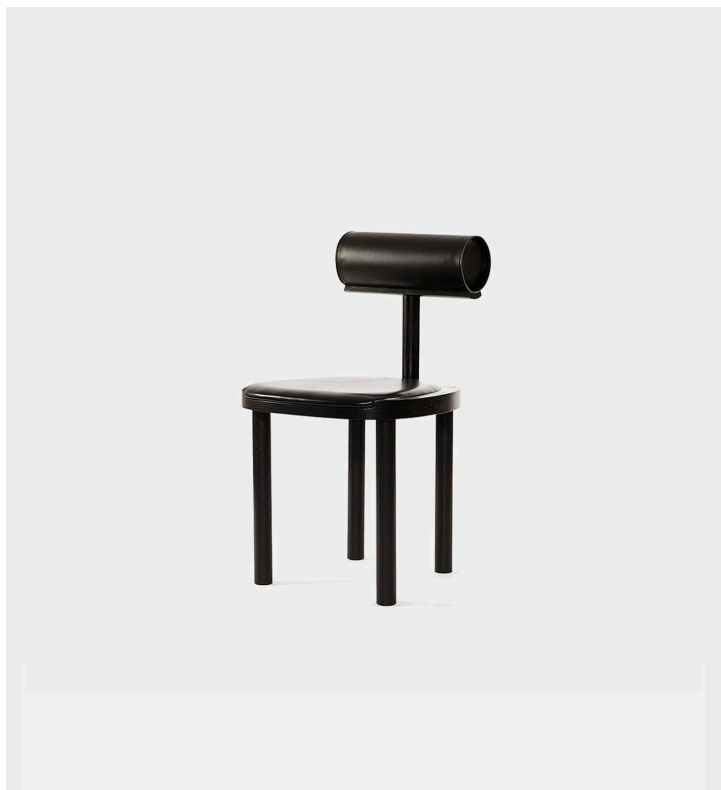

## Una Chair

Estudio Persona

**Product Type** Dining Chair

The UNA intersects the round wooden seat and legs with a leather upholstered cylindrical back. Using these fluid shapes allows greater focus on the details of the wood grain and pristinely stitched leather top. This chair is available in natural maple and white oak stained black.

### **Dimensions**

Chair  
19.5"d x 18"w x 31.5"h

Upholstered Chair  
17"d x 17"w x 17.5"h