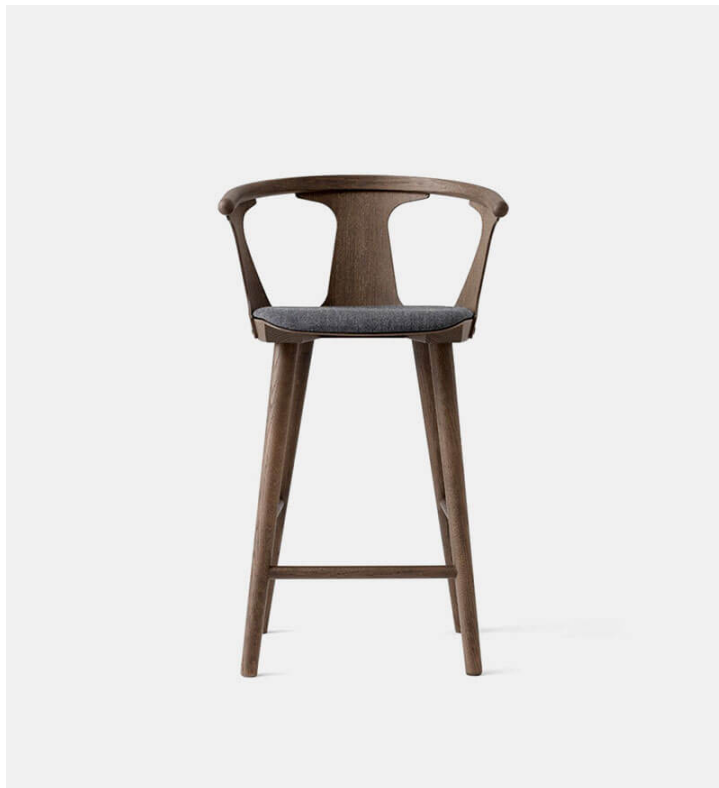

In Between Counter Stool SK8

&tradition

Product Type Stool

Merging man and machine by combining classic wood craftsmanship with compression moulding, Kallio imbues the In Between Bar Stool with some Nordic soul. Seen in a simple, timeless design that's kissing cousins to his In Between Chair and In Between Table, both made in conjunction with &tradition.

"We love the mix of classic woodworking techniques and modern machinery," notes &tradition Brand Manager Martin Kornbek Hansen. "Intrinsic to our own concept is merging the past with the present. So this design, with its simplicity and beauty, is truly emblematic of our own angle on design."

For Kallio, "The bar stool uses woodturning and special veneer techniques in a way that makes the structure sturdy yet surprisingly light. So it blends into a space without taking up too much space. I wanted the bar stool to fit comfortably into any setting – just like the person sitting in it."

Dimensions

H: 36.2" x W: 22.8" x D: 21.2"

H: 92cm x W: 58cm x D: 54cm

Armrest H: 34.6" x Seat H: 26.3"

Armrest H: 88cm x Seat H: 65cm

Weight

7.0 kg

Gliders