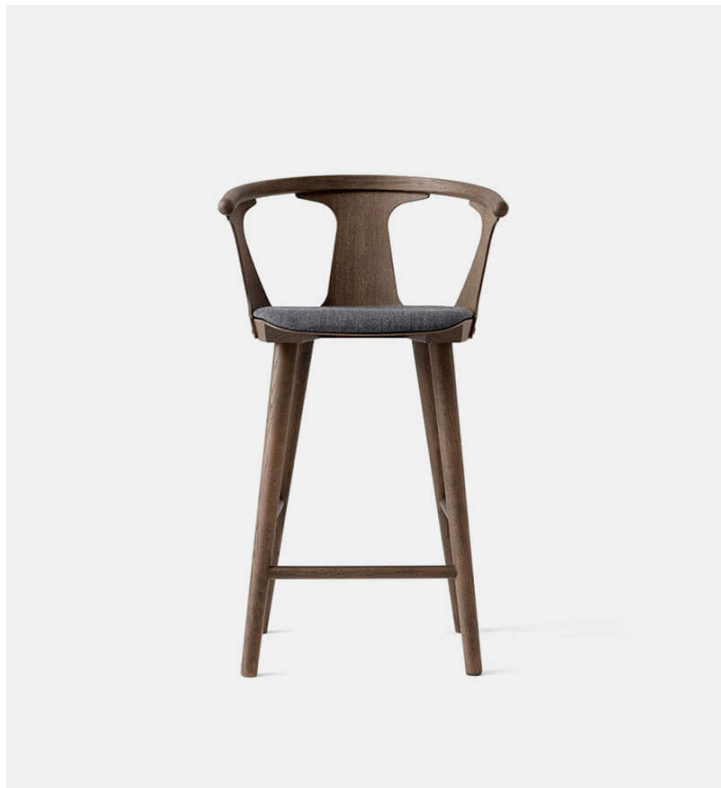

In Between Counter Stool SK8

&tradition

Product Type Stool

Merging man and machine by combining classic wood craftsmanship with compression moulding, Kallio imbues the In Between Bar Stool with some Nordic soul. Seen in a simple, timeless design that's kissing cousins to his In Between Chair and In Between Table, both made in conjunction with &tradition.

"We love the mix of classic woodworking techniques and modern machinery," notes &tradition Brand Manager Martin Kornbek Hansen. "Intrinsic to our own concept is merging the past with the present. So this design, with its simplicity and beauty, is truly emblematic of our own angle on design."

For Kallio, "The bar stool uses woodturning and special veneer techniques in a way that makes the structure sturdy yet surprisingly light. So it blends into a space without taking up too much space. I wanted the bar stool to fit comfortably into any setting – just like the person sitting in it.

Dimensions

H: 36.2" x W: 22.8" x D: 21.2"

H: 92cm x W: 58cm x D: 54cm

Armrest H: 34.6" x Seat H: 26.3"

Armrest H: 88cm x Seat H: 65cm

Weight

7.0 kg

Gliders