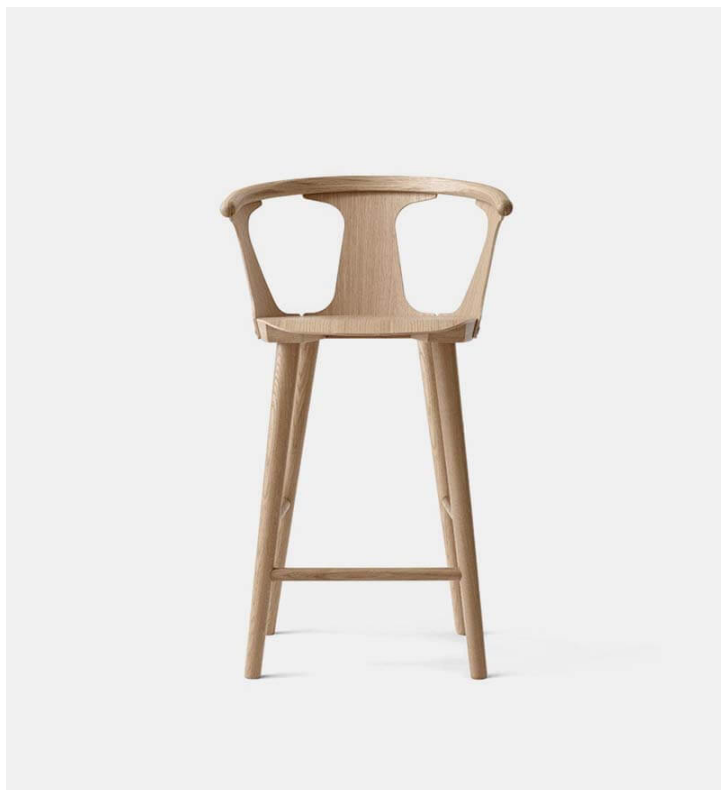

In Between Bar Stool SK9

&tradition

Product Type Stool

Merging man and machine by combining classic wood craftsmanship with compression moulding, Kallio imbues the In Between Bar Stool with some Nordic soul. Seen in a simple, timeless design that's kissing cousins to his In Between Chair and In Between Table, both made in conjunction with &tradition. "We love the mix of classic woodworking techniques and modern machinery," notes &tradition Brand Manager Martin Kornbek Hansen. "Intrinsic to our own concept is merging the past with the present. So this design, with its simplicity and beauty, is truly emblematic of our own angle on design.

Dimensions

H: 40.2" x W: 22.8" x D: 21.2"

H: 102cm x W: 58cm x D: 54cm

Armrest H: 38.6" x Seat H: 30.2"

Armrest H: 98cm x Seat H: 75cm

Weight

7.0 kg

Gliders

Felt gliders installed as standard

COM – Material Consumption

Fabric and leather usage; 60x60cm for one seat. COM must be approved by &tradition to ensure suitability for upholstery on the chair.

Strength, Durability and Safety Testing Certifications