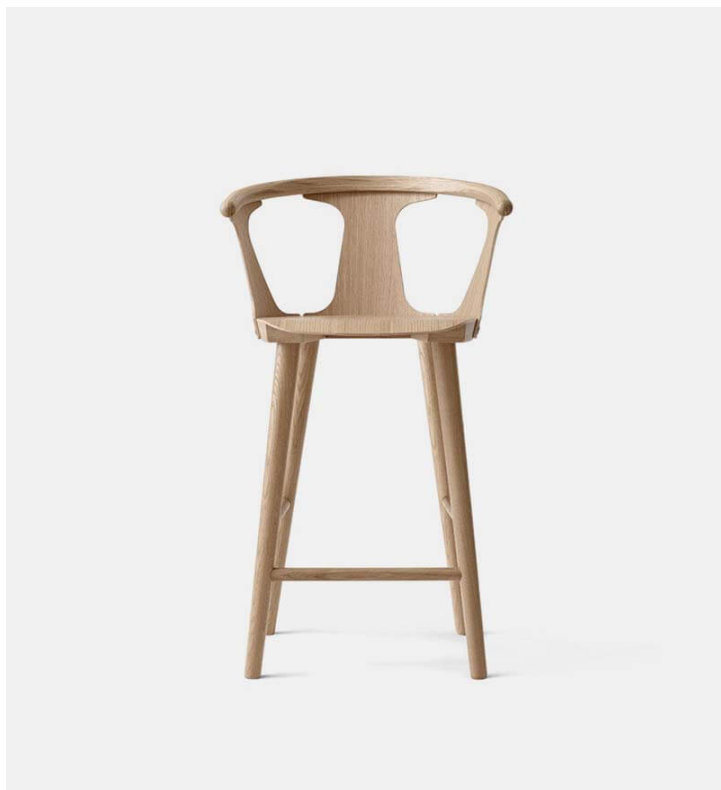

## In Between Bar Stool SK9

&tradition

**Product Type** Stool

Merging man and machine by combining classic wood craftsmanship with compression moulding, Kallio imbues the In Between Bar Stool with some Nordic soul. Seen in a simple, timeless design that's kissing cousins to his In Between Chair and In Between Table, both made in conjunction with &tradition. "We love the mix of classic woodworking techniques and modern machinery," notes &tradition Brand Manager Martin Kornbek Hansen. "Intrinsic to our own concept is merging the past with the present. So this design, with its simplicity and beauty, is truly emblematic of our own angle on design.

### **Dimensions**

H: 40.2" x W: 22.8" x D: 21.2"

H: 102cm x W: 58cm x D: 54cm

Armrest H: 38.6" x Seat H: 30.2"

Armrest H: 98cm x Seat H: 75cm

### **Weight**

7.0 kg