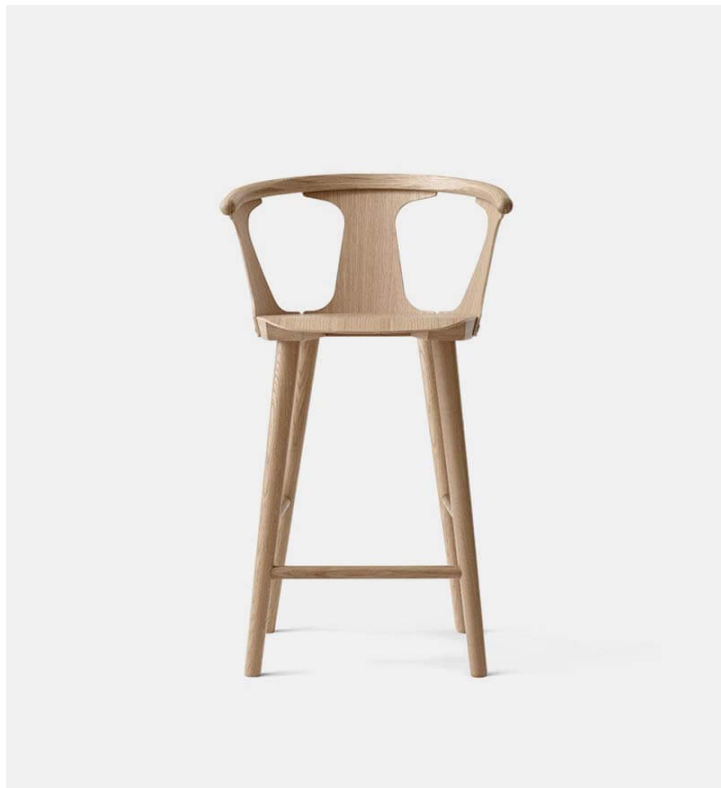

In Between Bar Stool SK9

&tradition

Product Type Stool

Merging man and machine by combining classic wood craftsmanship with compression moulding, Kallio imbues the In Between Bar Stool with some Nordic soul. Seen in a simple, timeless design that's kissing cousins to his In Between Chair and In Between Table, both made in conjunction with &tradition. "We love the mix of classic woodworking techniques and modern machinery," notes &tradition Brand Manager Martin Kornbek Hansen. "Intrinsic to our own concept is merging the past with the present. So this design, with its simplicity and beauty, is truly emblematic of our own angle on design.

Dimensions

H: 40.2" x W: 22.8" x D: 21.2"

H: 102cm x W: 58cm x D: 54cm

Armrest H: 38.6" x Seat H: 30.2"

Armrest H: 98cm x Seat H: 75cm

Weight

7.0 kg

Gliders

Felt gliders installed as standard

COM – Material Consumption

Fabric and leather usage; 60x60cm for one seat. COM must be approved by &tradition to ensure suitability for upholstery on the chair.

Strength, Durability and Safety Testing Certifications