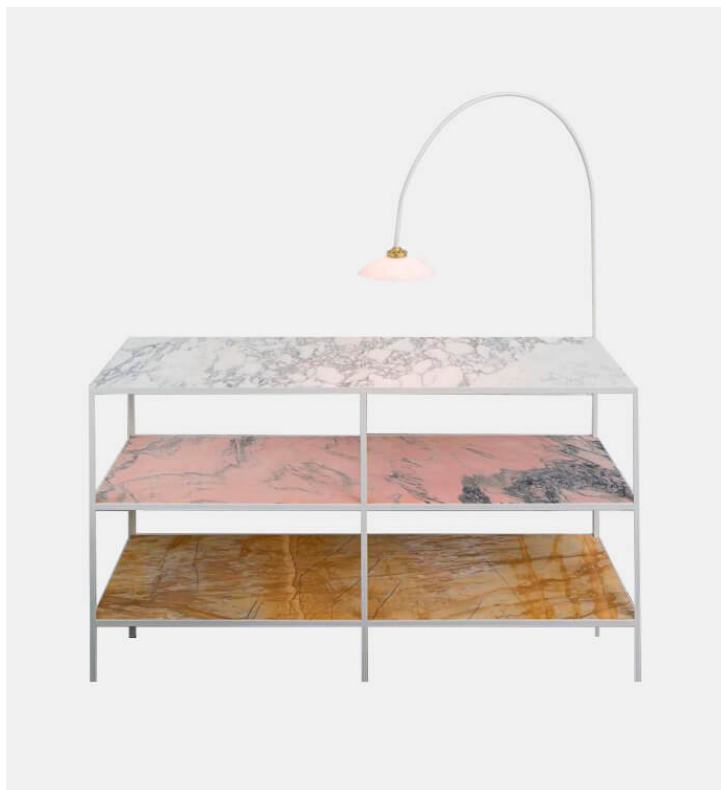

Marble Rack + Lamp

Muller Van Severen

Product Type Shelving

MATERIALS

White lacquered steel frame, marble shelves

DIMENSIONS

L 70.9" x D 16.5" x H 44.9"

MATERIAL lacquered (white) steel frame with variations of marble