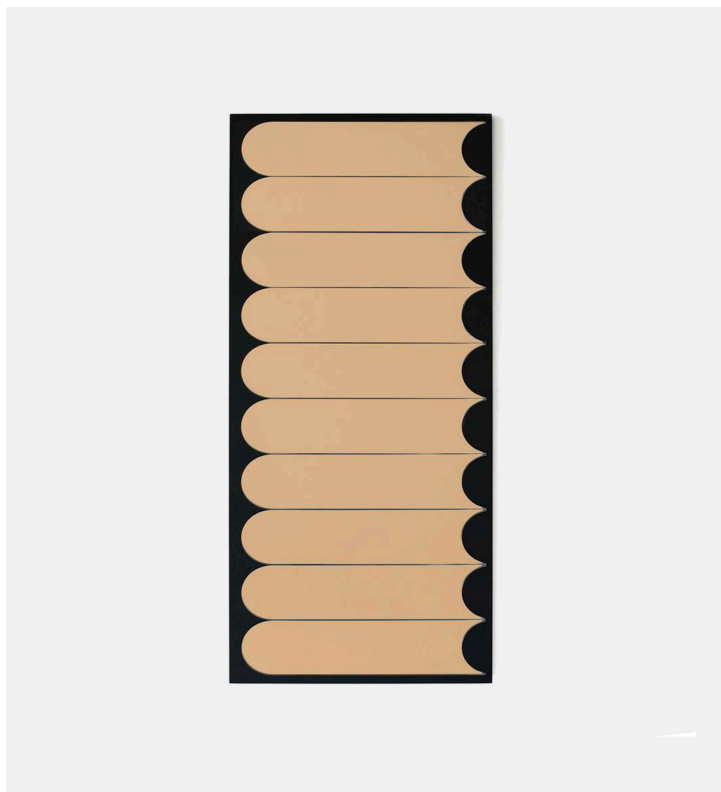

Dune Mirror

Bower

Product Type Mirror

Bower continues their exploration of trompe l'oeil mirrors with the Dune Mirror. As a departure from their previous collection of mirrors which depict singular solid shapes (Shape Mirrors), they have created a textured effect through a simple repeating pattern, which can be found throughout their Dune furniture collection.

Dimensions

W26" x D1" x H63"

W66,4cm x D2,54cm x H24,8cm

UPON ORDERING THIS DESIGN

Specify any details needed to place order.

These should be selection items on the website.