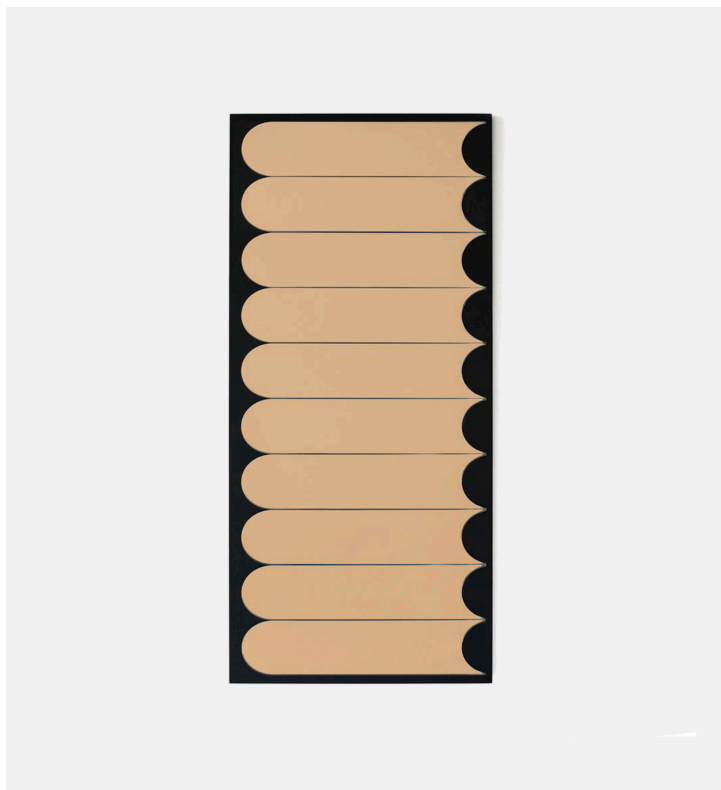

Dune Mirror

Bower

Product Type Mirror

Bower continues their exploration of trompe l'oeil mirrors with the Dune Mirror. As a departure from their previous collection of mirrors which depict singular solid shapes (Shape Mirrors), they have created a textured effect through a simple repeating pattern, which can be found throughout their Dune furniture collection.

Dimensions

W26" x D1" x H63"

W66,4cm x D2,54cm x H24,8cm

UPON ORDERING THIS DESIGN

Specify any details needed to place order.

These should be selection items on the website.