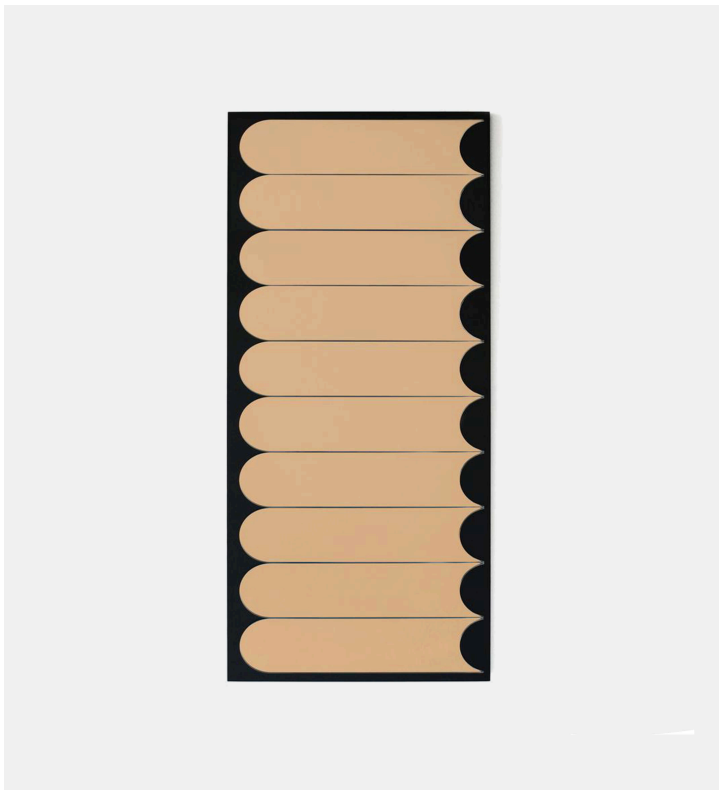

## Dune Mirror

Bower

**Product Type** Mirror

Bower continues their exploration of trompe l'oeil mirrors with the Dune Mirror. As a departure from their previous collection of mirrors which depict singular solid shapes (Shape Mirrors), they have created a textured effect through a simple repeating pattern, which can be found throughout their Dune furniture collection.

**Dimensions**

W26" x D1" x H63"

W66,4cm x D2,54cm x H24,8cm

**UPON ORDERING THIS DESIGN**

Specify any details needed to place order.

These should be selection items on the website.