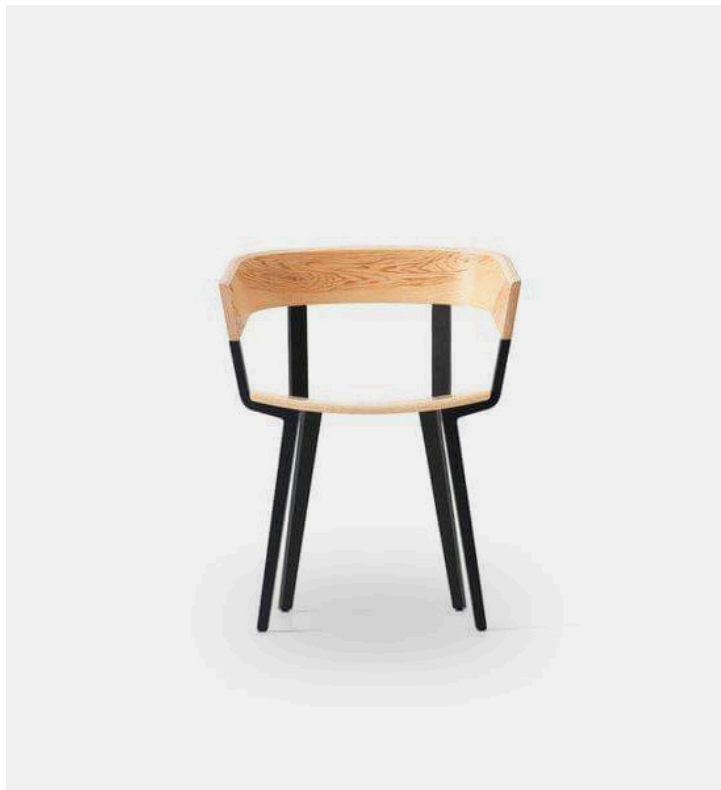

## Odin Chair

Resident

**Product Type** Dining Chair

Odin chair started life as a commission for a series of boutique alpine properties in Niseko Japan. Simultaneously humble and striking, the Odin chair was designed to feel like an appropriate mix of both Nordic and Japanese cultures. There is a structural harmony in how the four die cast aluminium legs cradle a seat base and curved back rest in laminated solid ash. The Odin is available in two finishes - a natural ash or with a black stain, and has the option an upholstered seat.

**Dimensions**

W23.6" x D16.1" x H29.5"

W60cm x D41cm x H75cm

**UPON ORDERING THIS DESIGN**

Specify any details needed to place order.

These should be selection items on the website.