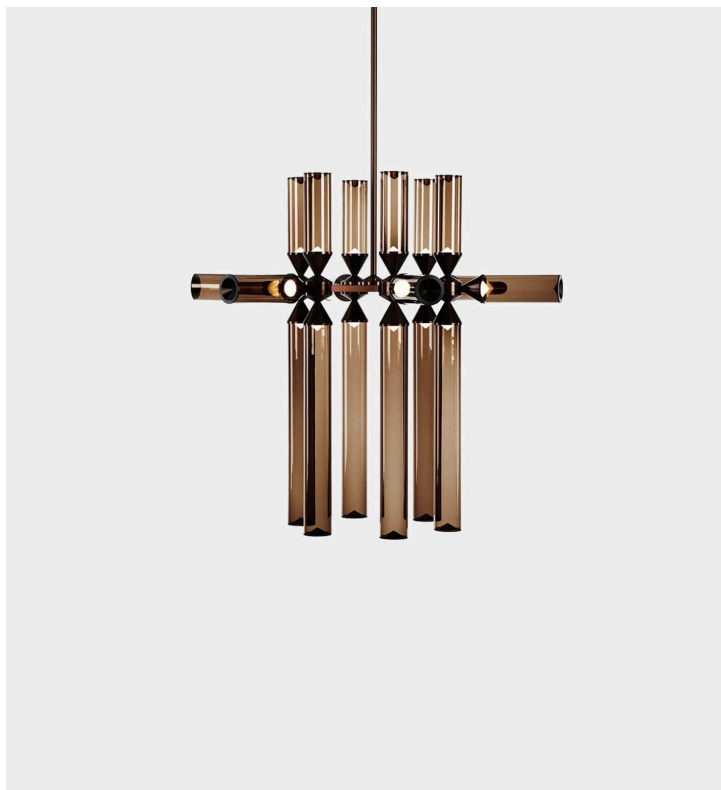

Castle 18-02

Roll & Hill

Product Type Ceiling

While the shape of these pieces occasionally resemble the turrets of a castle, the name actually comes from the game of chess. The rook can jump any distance, yet it is restricted to moving orthogonally. Likewise, the glass in *Castle* extends to different lengths, but is always horizontal or vertical.

Dimensions

L 30" x W 27" x H 27,5"

L76cm x W68cm x H70cm

Weight

9.8kg

Voltage (V)

120 or 240 V

120V/240V LED Illumination

Integrated LED

Wattage: 45 Watts

Lumens (Clear): 4450 Lumens

Lumens (Cream): 3450 Lumens

Lumens (Smoke): 1400 Lumens

Color Temperature: 2700 Kelvin, 90 CRI

Bulb Life: 50,000 hours

Dimming: TRIAC, ELV or 0-10V