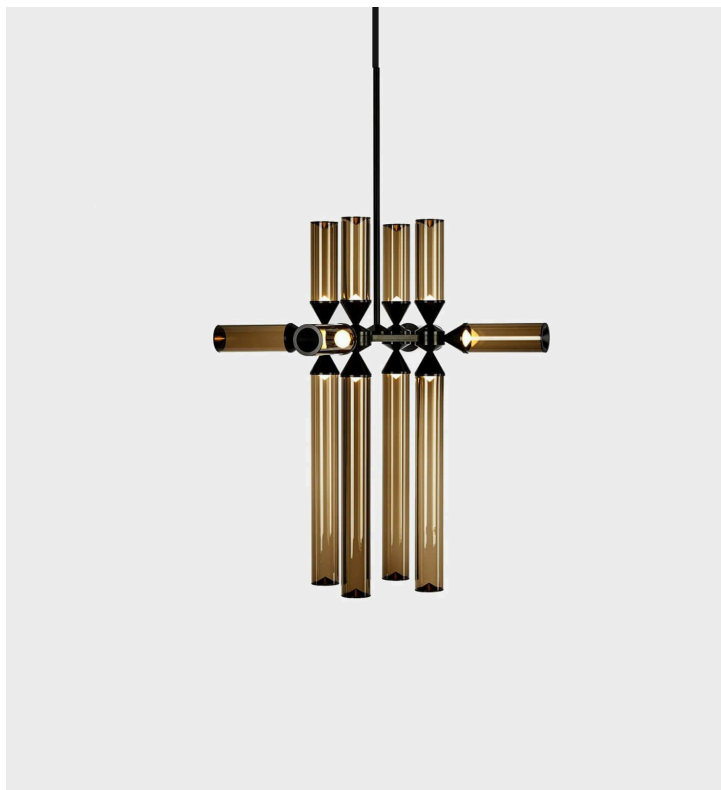

Castle 12-02

Roll & Hill

Product Type Ceiling

While the shape of these pieces occasionally resemble the turrets of a castle, the name actually comes from the game of chess. The rook can jump any distance, yet it is restricted to moving orthogonally. Likewise, the glass in *Castle* extends to different lengths, but is always horizontal or vertical.

Dimensions

L20" x W20" x H27,5"

L51cm x W51cm x H70cm

Weight

5.7kg

Voltage (V)

120 or 240 V

120V/240V LED Illumination

Integrated LED

Wattage: 45 Watts

Lumens (Clear): 2950 Lumens

Lumens (Cream): 2300 Lumens

Lumens (Smoke): 900 Lumens

Color Temperature: 2700 Kelvin, 90 CRI

Bulb Life: 50,000 hours

Dimming: TRIAC, ELV or 0-10V