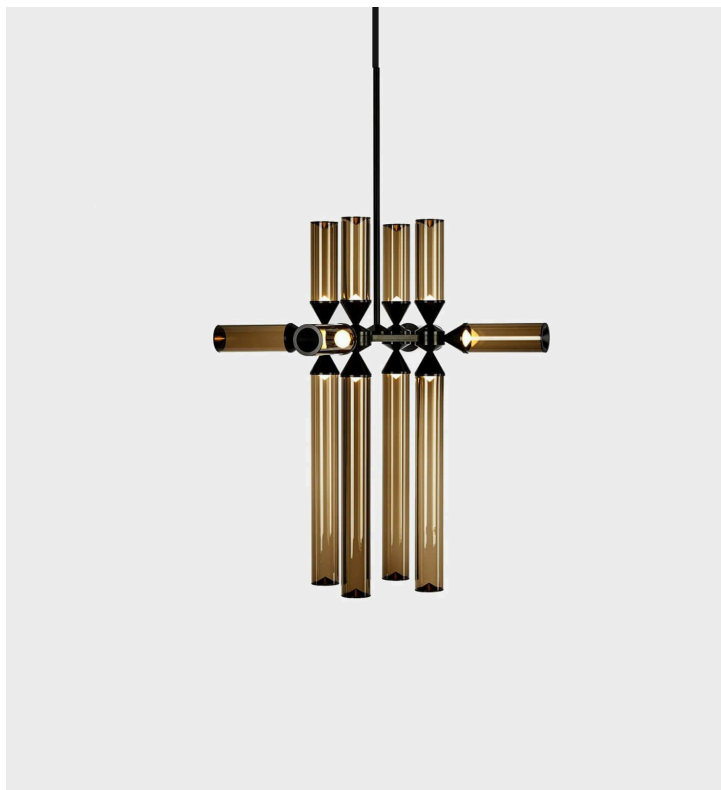

## Castle 12-02

Roll & Hill

**Product Type** Ceiling

While the shape of these pieces occasionally resemble the turrets of a castle, the name actually comes from the game of chess. The rook can jump any distance, yet it is restricted to moving orthogonally. Likewise, the glass in *Castle* extends to different lengths, but is always horizontal or vertical.

### Dimensions

L46cm x W46cm x H97cm

L18" x W218" x H38"