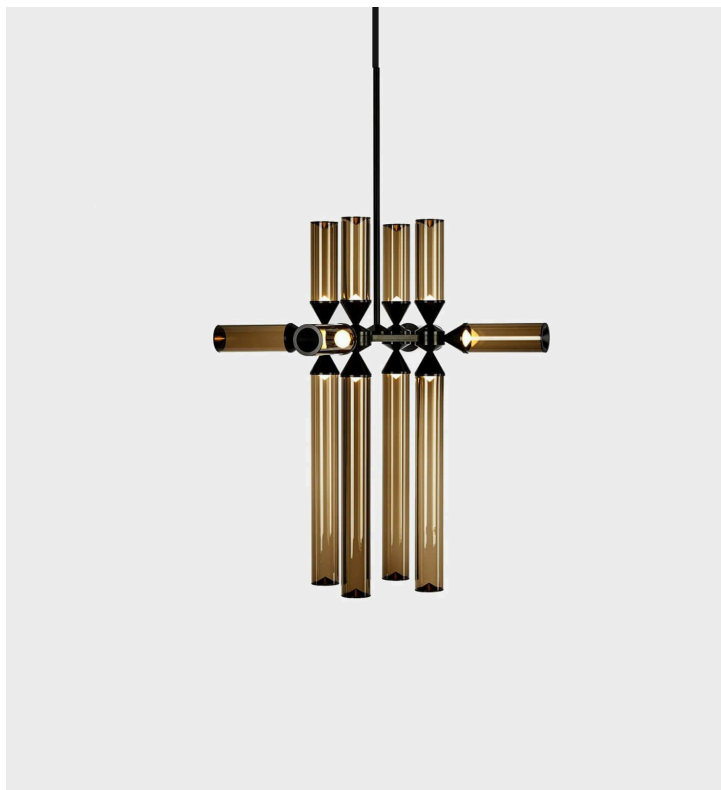

## Castle 12-02

Roll & Hill

**Product Type** Ceiling

While the shape of these pieces occasionally resemble the turrets of a castle, the name actually comes from the game of chess. The rook can jump any distance, yet it is restricted to moving orthogonally. Likewise, the glass in *Castle* extends to different lengths, but is always horizontal or vertical.

### **Dimensions**

L20" x W20" x H27,5"

L51cm x W51cm x H70cm