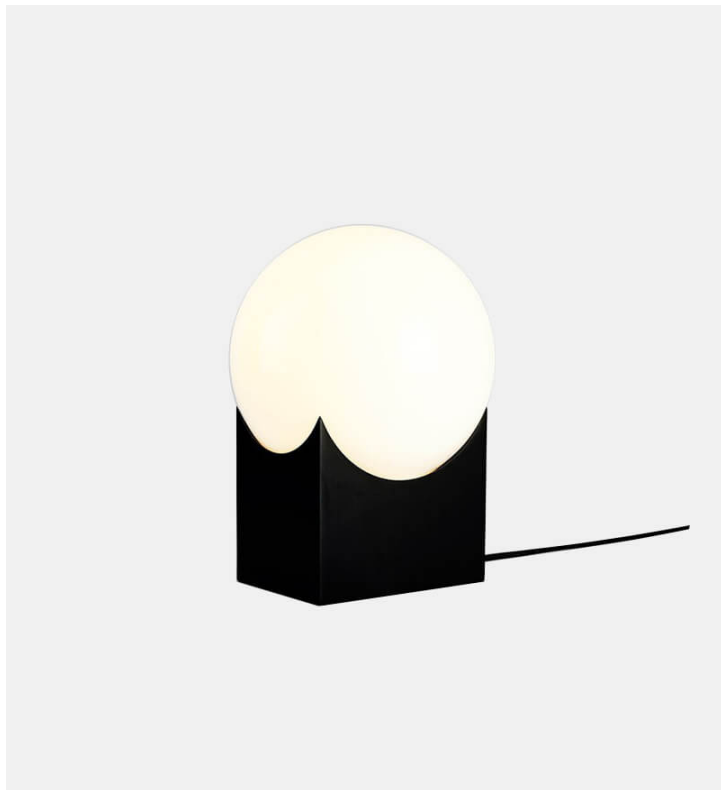

Atlas Table Lamp

Roll & Hill

Product Type Table Lamp

Named for the Titan doomed to shoulder the world, Atlas combines an illuminated glass globe with an intersecting metal armature, drawing on Karl Zahn's elegant use of geometry and metaphor in design.

Dimensions

W20cm x D20cm x L27cm (Atlas 01)

W8" x D8" x L10.5"

H33cm x W20cm x L20cm (Atlas 02)

H13" x W8" x L8"

Weight

2,495 kg

Voltage (V)