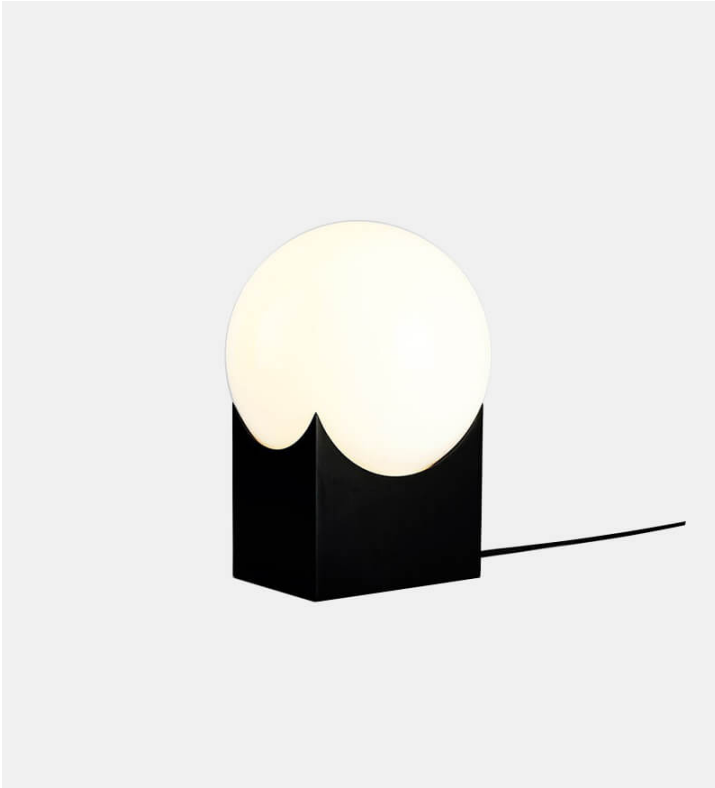

Atlas Table Lamp

Roll & Hill

Product Type Table Lamp

Named for the Titan doomed to shoulder the world, Atlas combines an illuminated glass globe with an intersecting metal armature, drawing on Karl Zahn's elegant use of geometry and metaphor in design.

Dimensions

W8" x D8" x H10" (Atlas 01)

W20cm x D20cm x H26cm

H13" x W8" x D8" (Atlas 02)

H33cm x W20cm x D20cm

Weight

2,495 kg

Voltage (V)