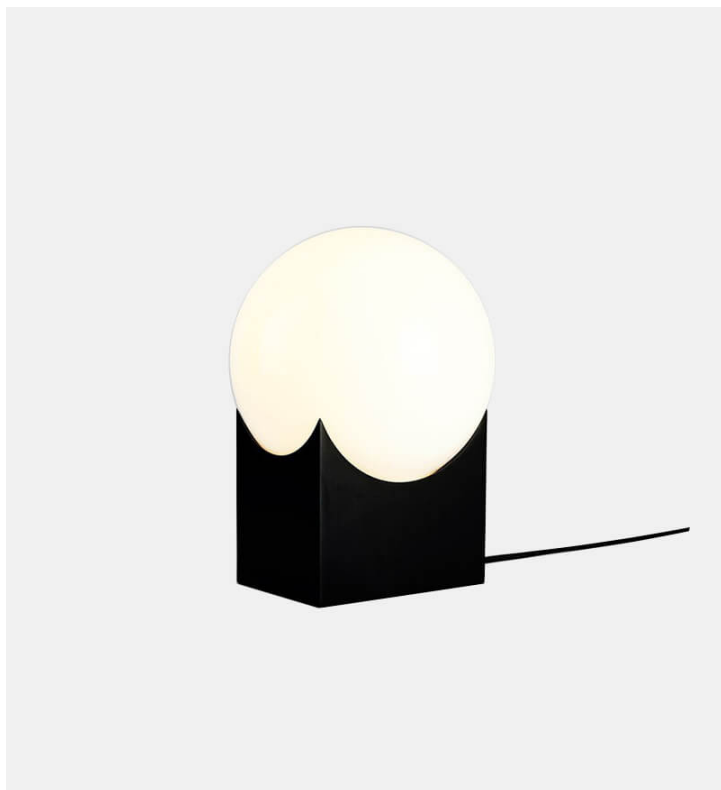

Atlas Table Lamp

Roll & Hill

Product Type Table Lamp

Named for the Titan doomed to shoulder the world, Atlas combines an illuminated glass globe with an intersecting metal armature, drawing on Karl Zahn's elegant use of geometry and metaphor in design.

Dimensions

W8" x D8" x H10" (Atlas 01)

W20cm x D20cm x H26cm

H13" x W8" x D8" (Atlas 02)

H33cm x W20cm x D20cm

Weight

2,495 kg

Voltage (V)