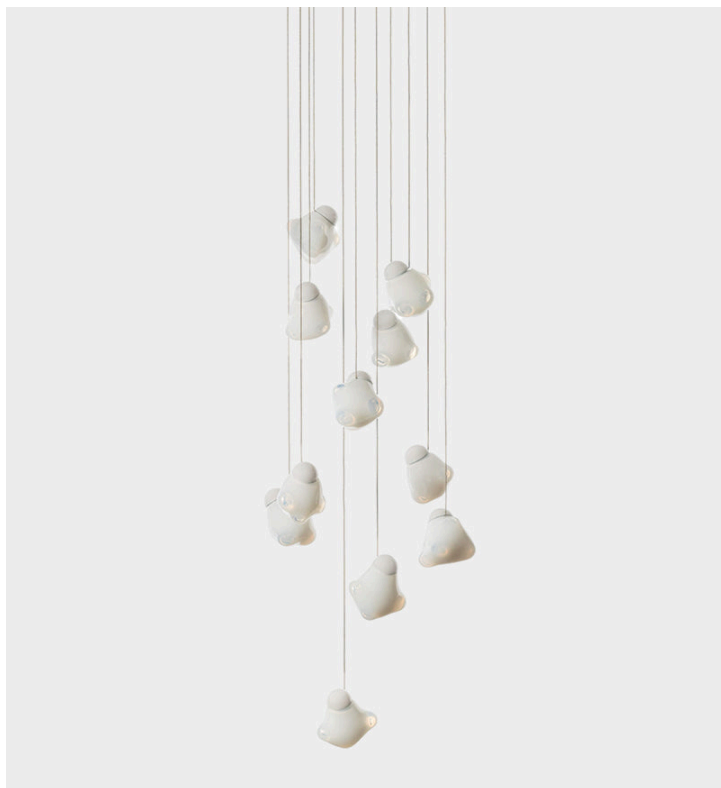

57 Series

Bocci

Product Type Ceiling

57 results from a fabrication process whereby air voids of different sizes and configurations are composed within a larger mass of dark grey glass. These air pockets are invisible when the piece is unlit, and come alive to reveal an interior universe when 57 is illuminated. By virtue of the method of making, each 57 is completely unique. A flexible suspension system enables pendants to be nestled in close-knit groups or loosely composed in a wider field, allowing each piece to be perceived individually.

Dimensions

Ø4" x Ø6" each
Ø100cm - Ø165cm

Voltage (V)

grey and dark mirrored: 1.5w LED, white opaline and light mirrored:
1.5w LED / 0.18w LED

UPON ORDERING THIS DESIGN

Specify any details needed to place order.