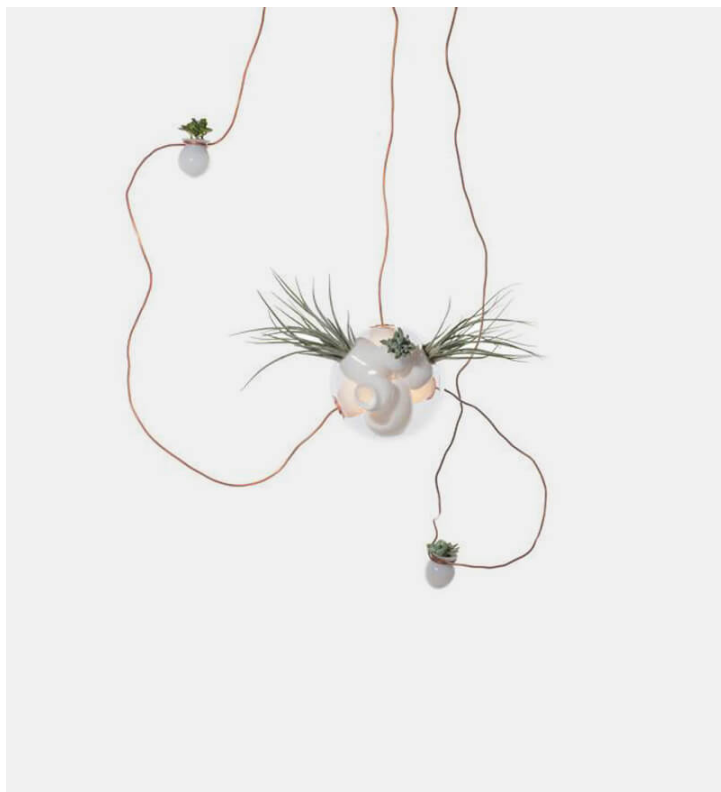

## 38 Series - Adjustable Length

Bocci

**Product Type** Ceiling

38 pushes the fabrication technique originally developed for 28 to its technical and material limits. A large glass sphere is blown with a multitude of haphazard interior cavities, which intersect and collide with each other in unpredictable ways. Several of these satellite cavities are deep enough to hold earth and succulent or cacti plantings, while others house lighting elements. Each 38 contains two or three lighting elements per large sphere, housing either a 10-watt xenon or a 1.8-watt LED lamp, and one or two planters.

**Dimensions**

Ø8.5" - Ø10"

Ø21,5cm - Ø250cm

**Voltage (V)**

Lamp 1.5w LED – 2500k

**UPON ORDERING THIS DESIGN**

Specify any details needed to place order.

These should be selection items on the website.