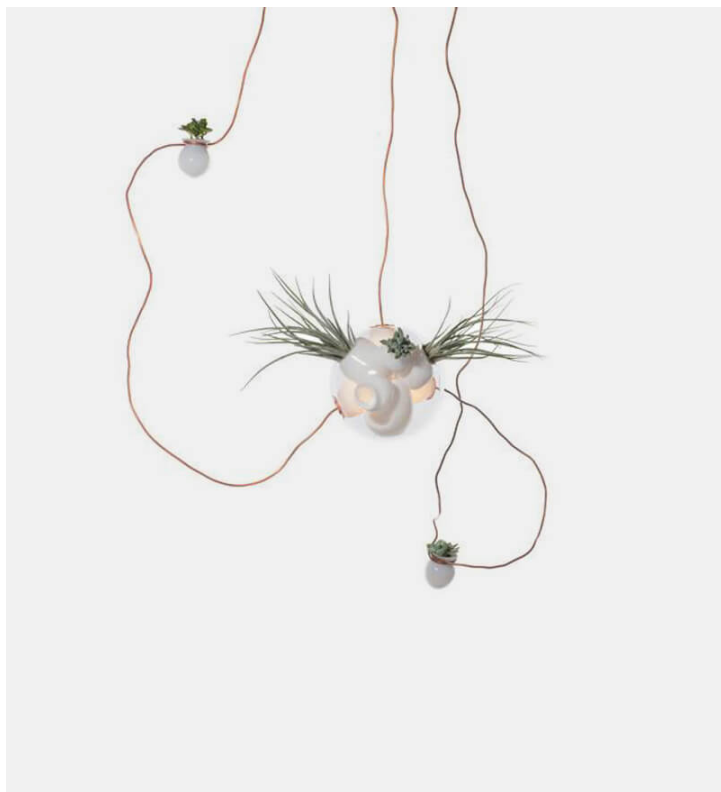

38 Series - Adjustable Length

Bocci

Product Type Ceiling

38 pushes the fabrication technique originally developed for 28 to its technical and material limits. A large glass sphere is blown with a multitude of haphazard interior cavities, which intersect and collide with each other in unpredictable ways. Several of these satellite cavities are deep enough to hold earth and succulent or cacti plantings, while others house lighting elements. Each 38 contains two or three lighting elements per large sphere, housing either a 10-watt xenon or a 1.8-watt LED lamp, and one or two planters.

Dimensions

Ø8.5" - Ø10"

Ø21,5cm - Ø250cm

Voltage (V)

Lamp 1.5w LED – 2500k

UPON ORDERING THIS DESIGN

Specify any details needed to place order.

These should be selection items on the website.