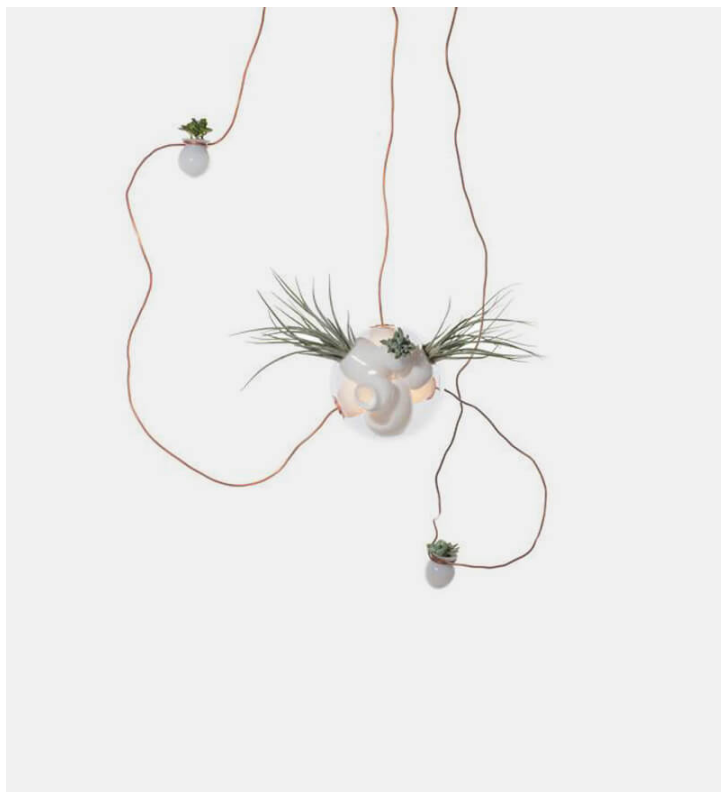

38 Series- Copper

Bocci

Product Type Ceiling

38 pushes the fabrication technique originally developed for 28 to its technical and material limits. A large glass sphere is blown with a multitude of haphazard interior cavities, which intersect and collide with each other in unpredictable ways. Several of these satellite cavities are deep enough to hold earth and succulent or cacti plantings, while others house lighting elements. Each 38 contains two or three lighting elements per large sphere, housing either a 10-watt xenon or a 1.8-watt LED lamp, and one or two planters.

Dimensions

Ø8.5" - Ø10"

Ø21,5cm - Ø250cm

Voltage (V)

Lamp 1.5w LED – 2500k

UPON ORDERING THIS DESIGN

Specify any details needed to place order.

These should be selection items on the website.