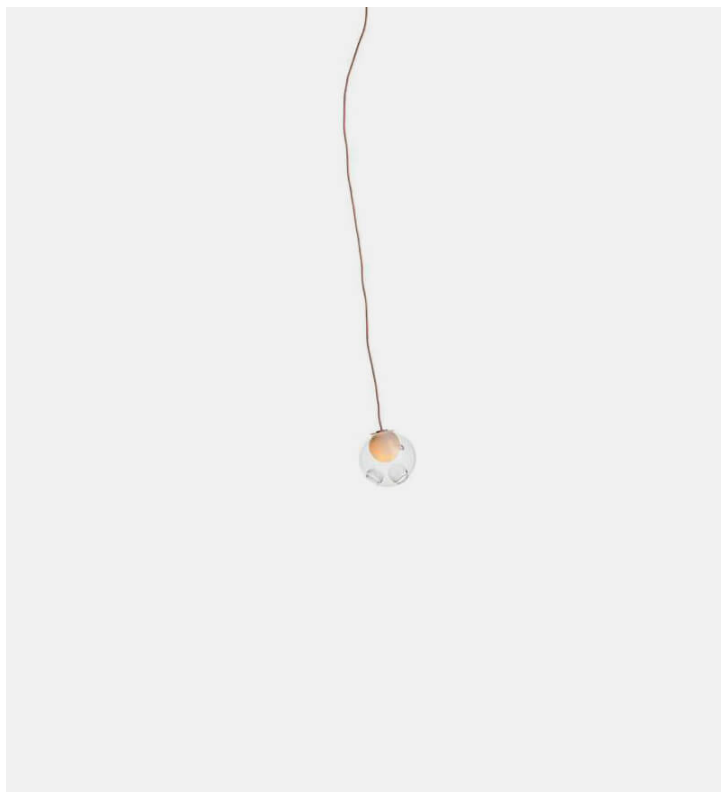

28c Series (Copper)- Single Length

Bocci

Product Type Ceiling

28 results from an innovative fabrication process that manipulates both the temperature and the direction of airflow into blown glass. The result is a slightly distorted sphere with an interior landscape of satellite shapes, including an opaque milk glass diffuser that houses either a low-voltage xenon or LED lamp. A flexible copper suspension option (in natural copper or white powder coat) is available for all 28 pendants, providing a different compositional reading and a range of sculptural forms. Please add an additional \$250/color pendant, as well as an additional \$125/pendant if you would like white powder coated copper suspension.

Dimensions

Ø6,5"

Ø16,5cm

Voltage (V)

1.5w LED or 20w xenon

UPON ORDERING THIS DESIGN

Specify any details needed to place order.

These should be selection items on the website.