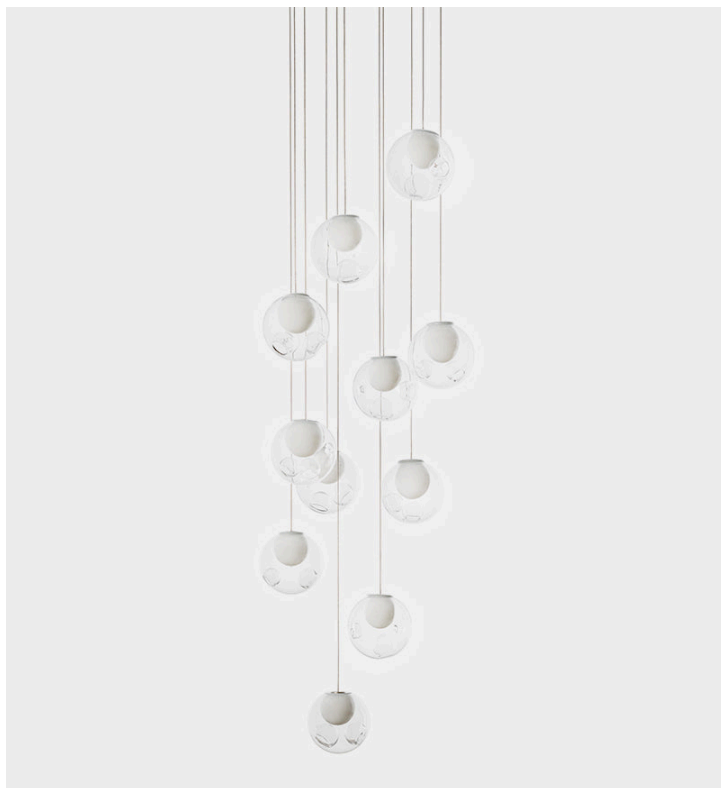

## 28 Series- Adjustable Length

Bocci

**Product Type** Ceiling

28 results from an innovative fabrication process that manipulates both the temperature and the direction of airflow into blown glass. The result is a slightly distorted sphere with an interior landscape of satellite shapes, including an opaque milk glass diffuser that houses either a low-voltage xenon or LED lamp. Price noted for clear glass only; please add an additional \$250/color pendant.

**Dimensions**

Ø6,5"

Ø16,5cm

**Voltage (V)**

1.5w LED or 20w xenon

**UPON ORDERING THIS DESIGN**

Specify any details needed to place order.

These should be selection items on the website.