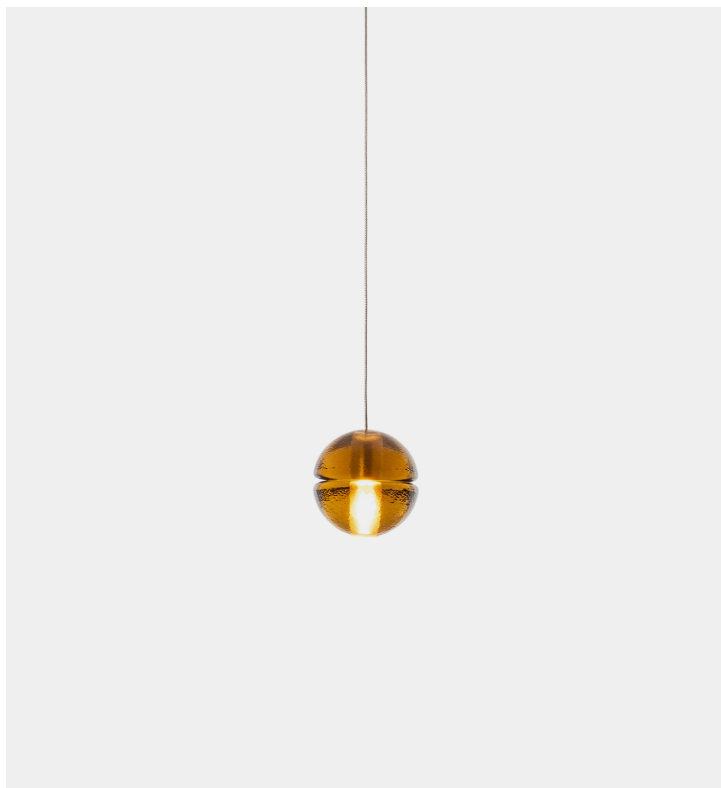

14 Series- Adjustable Length

Bocci

Product Type Ceiling

14 is an articulated, cast glass sphere with a frosted cylindrical void that houses either a low-voltage xenon or LED lamp. Individual pendants are visually subtle, but gain an atmospheric quality when multiplied and clustered in groups.