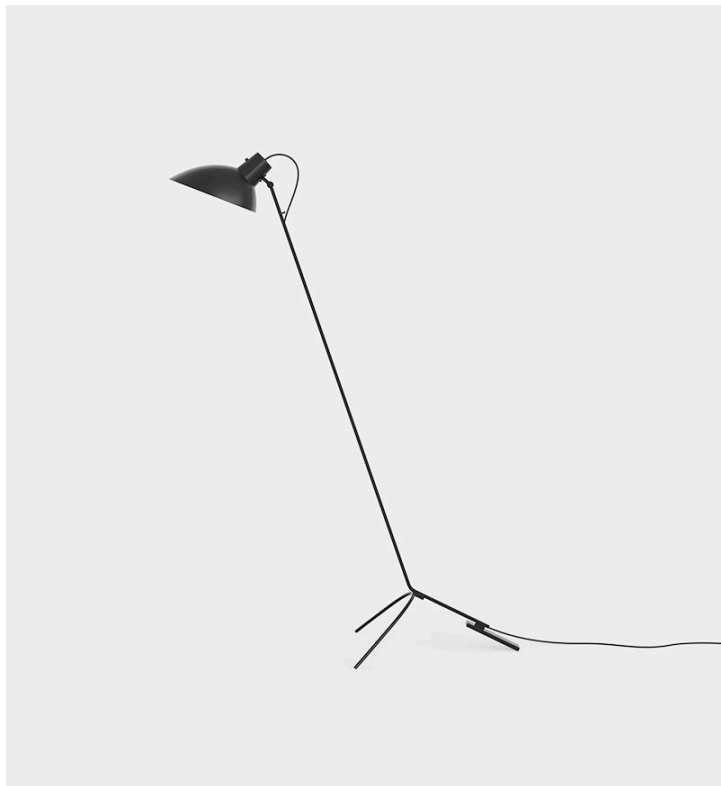

VV Cinquanta Floor

Astep

Product Type Floor Lamp

The VV Cinquanta features an elegant and versatile posable direct light source that can swivel and tilt, from direct working light to upward lighting. The VV Cinquanta Floor model stands gracefully on a slender black aluminium frame.

The VV Cinquanta reflector is made of enameled spun aluminium, available in original Vittoriano Viganò colors.

Matter rewires some Astep products to meet US Standards when required. UL listing available upon request at an additional cost.

Dimensions

W18,8" x D40,74" x H57,9"

W47,8cm x D103,5cm x H147cm

Reflector Diameter

Ø27,4cm

Cable Length

200cm

Weight

2.30 kg

1.80 kg

Light Source

1 x E27 LED 7W (53W Max)

806lm

2700K

UPON ORDERING THIS DESIGN

Specify any details needed to place order.