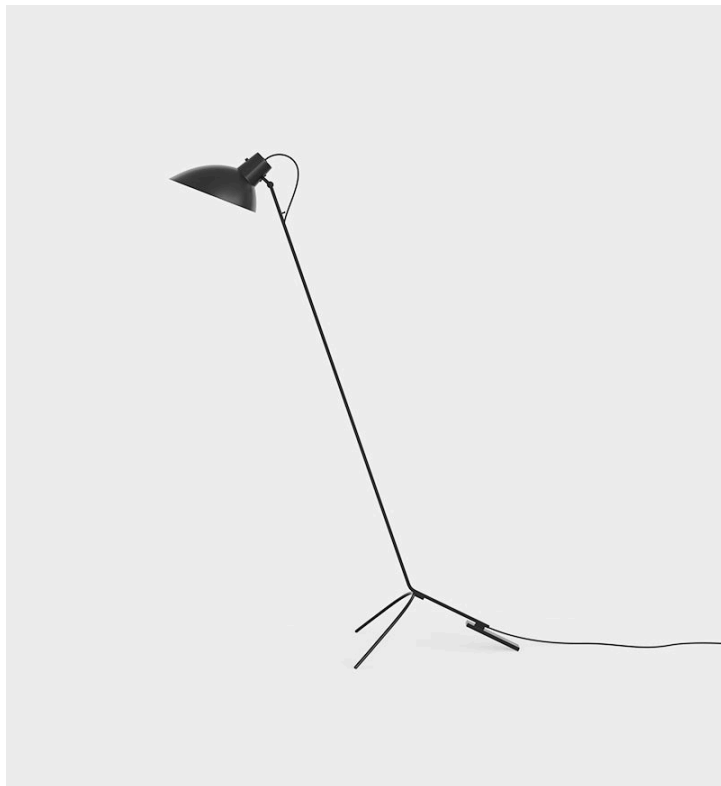

## VV Cinquanta wall

Astep

**Product Type** Floor Lamp

The VV Cinquanta features an elegant and versatile posable direct light source that can swivel and tilt, from direct working light to upward lighting. The VV Cinquanta Floor model stands gracefully on a slender black aluminium frame.

The VV Cinquanta reflector is made of enameled spun aluminium, available in original Vittoriano Viganò colors.

*Matter rewires some Astep products to meet US Standards when required. UL listing available upon request at an additional cost.*

### **Dimensions**

W18,8" x D40,74" x H57,9"

W47,8cm x D103,5cm x H147cm

Reflector Diameter

Ø27,4cm