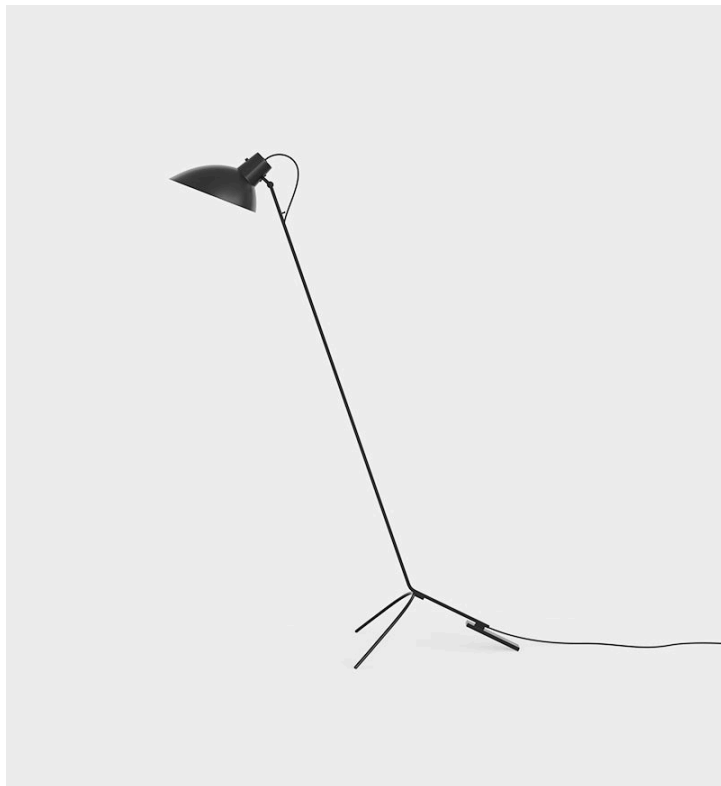

VV Cinquanta wall

Astep

Product Type Floor Lamp

The VV Cinquanta features an elegant and versatile posable direct light source that can swivel and tilt, from direct working light to upward lighting. The VV Cinquanta Floor model stands gracefully on a slender black aluminium frame.

The VV Cinquanta reflector is made of enameled spun aluminium, available in original Vittoriano Viganò colors.

Matter rewires some Astep products to meet US Standards when required. UL listing available upon request at an additional cost.

Dimensions

W18,8" x D40,74" x H57,9"

W47,8cm x D103,5cm x H147cm

Reflector Diameter

Ø27,4cm

Cable Length

200cm

Weight

2.30 kg

1.80 kg

Light Source

1 x E27 LED 7W (53W Max)

806lm

2700K

UPON ORDERING THIS DESIGN

Specify any details needed to place order.