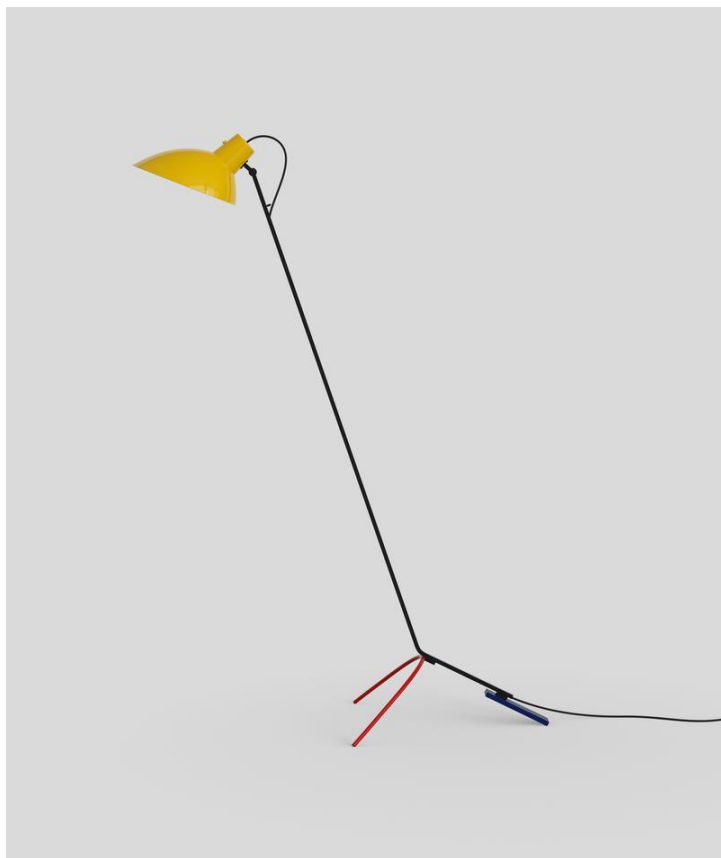

## VV Cinquanta Floor

Astep

**Product Type** Floor Lamp

The VV Cinquanta features an elegant and versatile posable direct light source that can swivel and tilt, from direct working light to upward lighting. The VV Cinquanta Floor model stands gracefully on a slender black aluminium frame.

The VV Cinquanta reflector is made of enameled spun aluminium, available in original Vittoriano Viganò colors.

**Materials**

Spun aluminium

**Dimensions**

478 x 1035 x 1470mm

**UPON ORDERING THIS DESIGN**

Specify any details needed to place order.