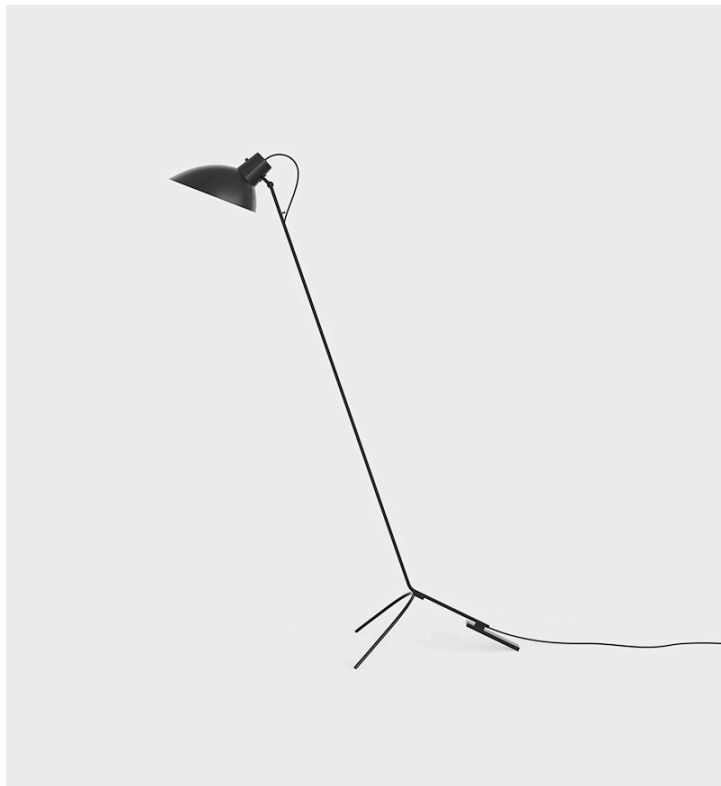

## VV Cinquanta Floor

Astep

**Product Type** Floor Lamp

The VV Cinquanta features an elegant and versatile posable direct light source that can swivel and tilt, from direct working light to upward lighting. The VV Cinquanta Floor model stands gracefully on a slender black aluminium frame.

The VV Cinquanta reflector is made of enameled spun aluminium, available in original Vittoriano Viganò colors.

*Matter rewires some Astep products to meet US Standards when required. UL listing available upon request at an additional cost.*

**Dimensions**

W18,8" x D40,74" x H57,9"

W47,8cm x D103,5cm x H147cm

Reflector Diameter

Ø27,4cm

**Cable Length**

200cm

**Weight**

2.30 kg

1.80 kg

**Light Source**

1 x E27 LED 7W (53W Max)

806lm

2700K

**UPON ORDERING THIS DESIGN**

Specify any details needed to place order.